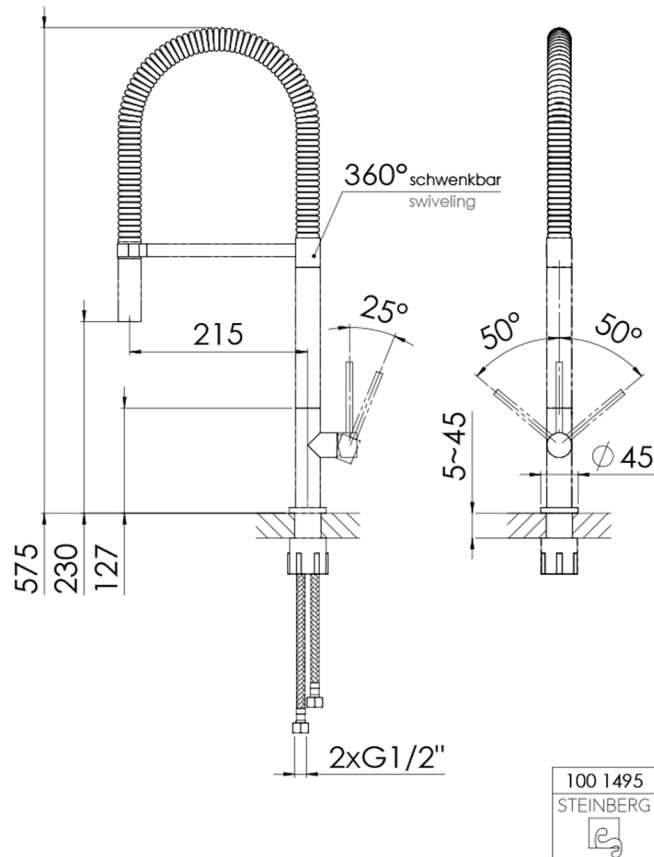

**100 1495 Single lever sink mixer**

with swivel spout, with ceramic cartridge, projection 215 mm, with flexible hoses 3/8", chrome

PRODUCT IMAGE

100 1495 Single lever sink mixer

with swivel spout, with ceramic cartridge, projection 215 mm, with flexible hoses 3/8", chrome

TECHNICAL DRAWING

100 1495 Single lever sink mixer

with swivel spout, with ceramic cartridge, projection 215 mm, with flexible hoses 3/8", chrome

EXPLODED VIEW

PartNo	DE	EN	
1	099 9128	Luftsprudler flach	aerator
2	099 1495	Auslauf inkl.Felchschlauch, Chrom	spout incl. flexible hose, chrome
3		Befestigung	fixing part
4		Fuß-Rosette, Chrom	foot rosette, chrome
5	099 9004	Keramik-Kartusche Ø25 mm	ceramic cartridge Ø25 mm
6		Kartuschenbefestigung, Messing	cartridge fixing hexagonnut, brass
7		Kugelkappe, Chrom	spherical chrome cap
8		Armaturenhebel, Chrom	spout 153 mm with inner aerator, matt black
9	099 9200	Flexschlauch Ü3/8" x M10, Länge= 360 mm (Paar)	flexible hose Ü3/8" x M10, length = 360 mm (pair)
10		Madenschraube	grub screw
			100 1495
			28.09.2020
			STEINBERG