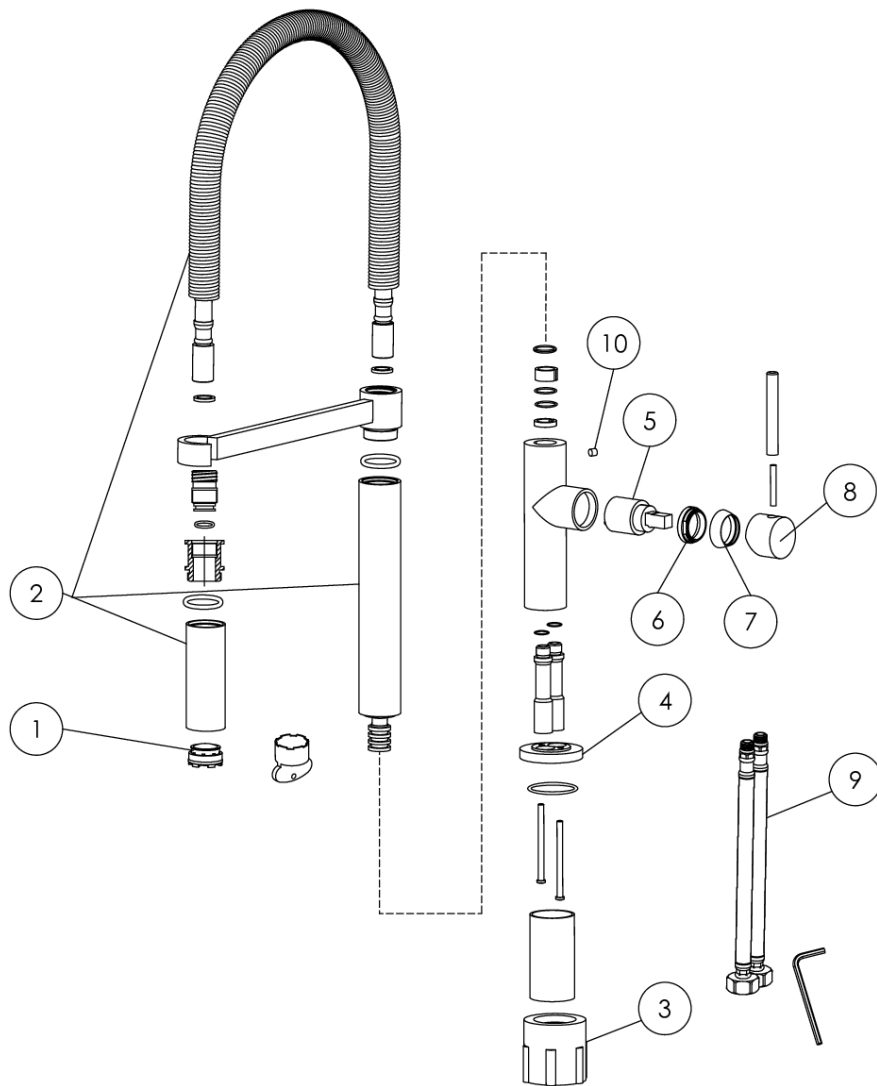

**100 1495 Single lever sink mixer**

with swivel spout, with ceramic cartridge, projection 215 mm, with flexible hoses 3/8", chrome

PRODUCT IMAGE

100 1495 Single lever sink mixer

with swivel spout, with ceramic cartridge, projection 215 mm, with flexible hoses 3/8", chrome

TECHNICAL DRAWING

100 1495 Single lever sink mixer

with swivel spout, with ceramic cartridge, projection 215 mm, with flexible hoses 3/8", chrome

EXPLODED VIEW

PartNo	DE	EN	
1	099 9128	Luftsprudler flach	aerator
2	099 1495	Auslauf inkl.Felchschlauch, Chrom	spout incl. flexible hose, chrome
3		Befestigung	fixing part
4		Fuß-Rosette, Chrom	foot rosette, chrome
5	099 9004	Keramik-Kartusche Ø25 mm	ceramic cartridge Ø25 mm
6		Kartuschenbefestigung, Messing	cartridge fixing hexagonnut, brass
7		Kugelkappe, Chrom	spherical chrome cap
8		Armaturenhebel, Chrom	spout 153 mm with inner aerator, matt black
9	099 9200	Flexschlauch Ü3/8" x M10, Länge= 360 mm (Paar)	flexible hose Ü3/8" x M10, length = 360 mm (pair)
10		Madenschraube	grub screw
			100 1495
			28.09.2020
			STEINBERG