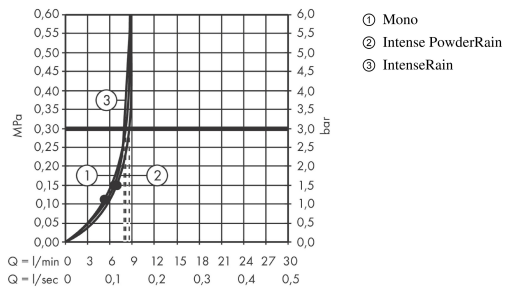

##### product features

- consists of: hand shower, shower bar, shower hose, slider, soap dish
- shower head size: 130 mm
- spray type: PowderRain, Intense PowderRain, MonoRain
- shelf made of safety glass
- convenient diversion via Select button
- pivot connector prevent hose from tangling
- 90° position adjustable slider, pivots left and right, up and down
- maximum flow rate at 3 bar: 8 l/min
- bar width: 41 mm
- wall supports of plastic
- wall bar type: flat aluminium profile with safety glass finish
- finish: chrome

#### Product image

#### Scale drawing

**Rainfinity**  
**Shower set 130 3jet EcoSmart with shower bar 90 cm and soap dish**  
 Surfaces: **Chrome** Article Number: **27672000**

**Flowchart**

The consumption was measured in combination with the appropriate fittings (thermostat/mixer/ in-wall valve) to reflect actual application in practice.