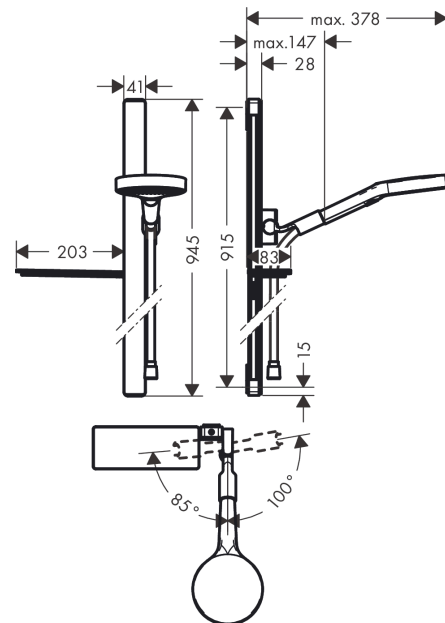

### Shower set 130 3jet EcoSmart with shower bar 90 cm and soap dish

Surfaces: **Chrome** Article Number: **27672000**

##### product features

- consists of: hand shower, shower bar, shower hose, slider, soap dish
- shower head size: 130 mm
- spray type: PowderRain, Intense PowderRain, MonoRain
- shelf made of safety glass
- convenient diversion via Select button
- pivot connector prevent hose from tangling
- 90° position adjustable slider, pivots left and right, up and down
- maximum flow rate at 3 bar: 8 l/min
- bar width: 41 mm
- wall supports of plastic
- wall bar type: flat aluminium profile with safety glass finish
- finish: chrome

#### Scale drawing

**Rainfinity**  
**Shower set 130 3jet EcoSmart with shower bar 90 cm and soap dish**  
 Surfaces: **Chrome** Article Number: **27672000**

**Flowchart**

The consumption was measured in combination with the appropriate fittings (thermostat/mixer/ in-wall valve) to reflect actual application in practice.