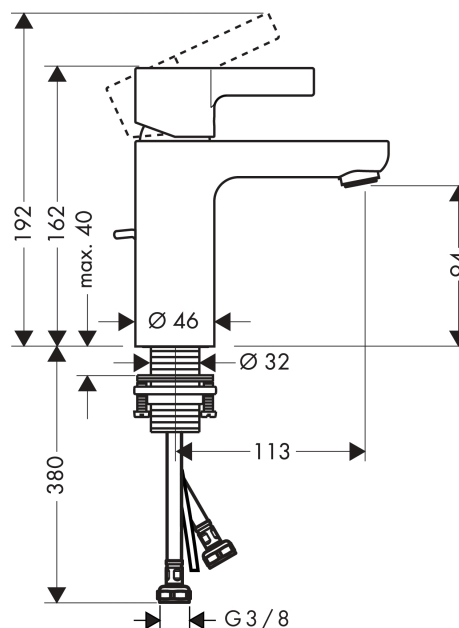

Metris S

Single lever basin mixer 100 LowFlow 2 l/min with pop-up waste set

Surfaces: **Chrome** Article Number: **31016000**

Description

product features

- consists of: single lever basin mixer, waste set
- ComfortZone 100
- projection 113 mm
- normal spray
- flow rate at 3 bar: 1.9 l/min
- ceramic cartridge
- temperature limitation adjustable
- suitable for continuous flow water heaters
- pop-up waste set G 1¼
- material waste set: metal
- connection dimension: DN15

Technology

Product image

Scale drawing

Flowchart