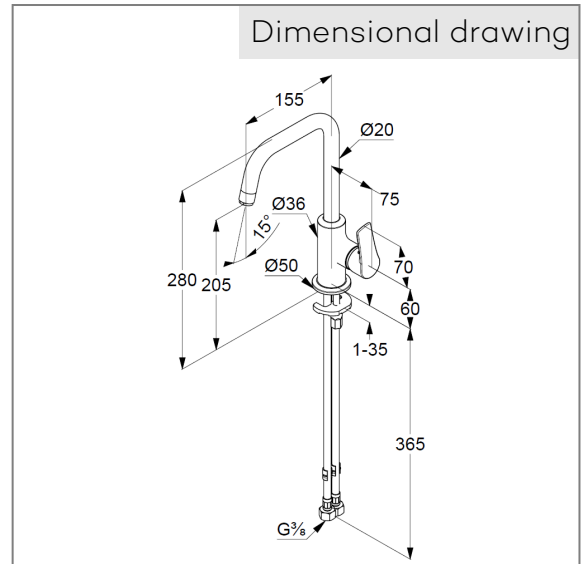

## Technical Data

Product: KLUDI PURE&SOLID  
single lever basin mixer,  
DN 15

Article-Nr.: 340240575

Surface: 05 chrome

### Product description

manufacturer KLUDI GmbH & Co. KG  
Typ: KLUDI PURE&SOLID  
single lever basin mixer,  
DN 15/ PN 10  
Art. Nr. 340240575  
basin mixer  
single lever mixer  
single hole mounted  
solid lever, metal  
lateral actuation  
Aerator M18 PCA  
ceramic cartridge  
flow rate at 3 bar = 5 l/ min.  
swivel spout (360°)  
flexible hoses G 3/8 DVGW approved  
rapid installation set

Product Picture

Dimensional drawing

Flow rate diagram