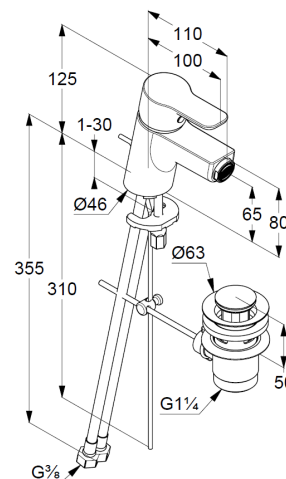

Technical Data

Product: KLUDI PURE&EASY
single lever bidet mixer,
DN 15

Article-Nr.: 375339165

Surface: 91 white/ chrome

Product description

manufacturer KLUDI GmbH & Co. KG
Typ: KLUDI PURE&EASY
single lever bidet mixer,
DN 15/ PN 10
Art. Nr. 375339165
bidet mixer
single lever mixer
single hole mounted
solid lever, metal
S-Pointer M24 PCA
ceramic cartridge with hotwater safety device
flow rate at 3 bar = 6 l/ min.
flexible hoses G 3/8 DVGW approved
rapid installation set
pop up waste 1 1/4" metal

Product Picture

Dimensional drawing

Flow rate diagram