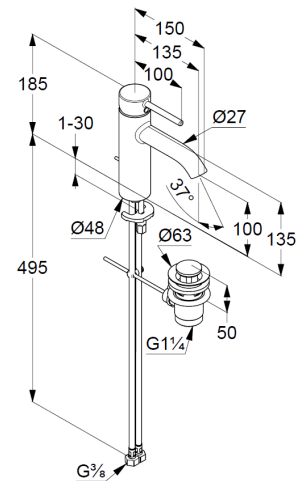

Technical Data

KLUDI BOZZ
single lever basin mixer 100
DN 15

Ref:
382800576

Finishes:
05 chrom

Product description
Manufacturer KLUDI GmbH & Co. KG
Typ: KLUDI BOZZ
single lever basin mixer 100
Ref.: 382800576
basin mixer DN 15
single lever mixer
single hole mounted
solid lever, metal
Aerator M18,5
ceramic cartridge with hotwater safety device
flow rate at 3 bar = 5 l/ min.
flexible hoses G 3/8 DVGW approved
rapid installation set
pop up waste 1 1/4" metal

Product picture

Dimensional drawing

Flow rate diagram