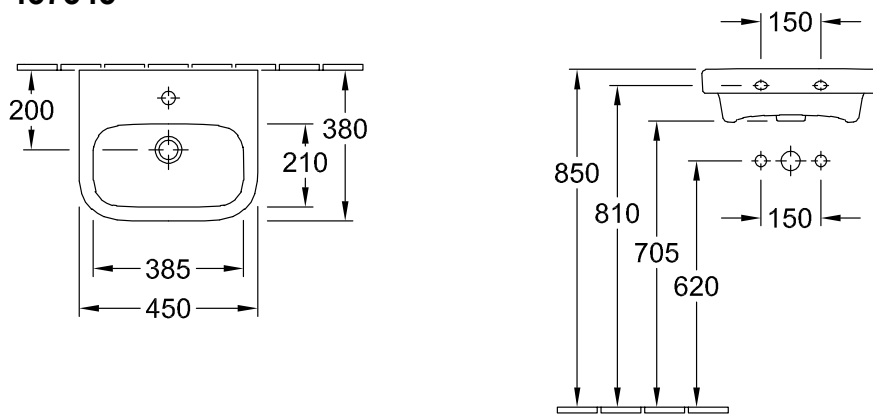

TECHNICAL DRAWINGS

437345