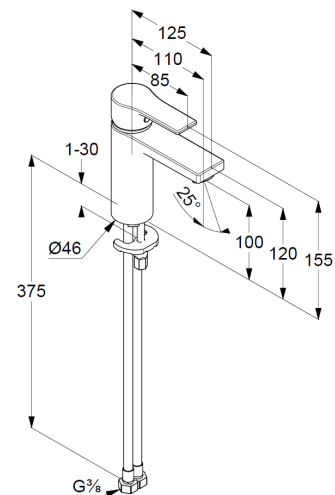

Technische Daten/ Technical Data

KLUDI ZENTA SL
single lever basin mixer 100
DN 15

Ref.:
482920565

Finishes:
05 chrome

Product description
Manufacturer KLUDI GmbH & Co. KG
Typ: KLUDI ZENTA SL
single lever basin mixer 100
Ref.: 482920565

basin mixer
single lever mixer
1-hole mounted
solid handle, metal
aerator M24
ceramic cartridge with hot water safety device
flow rate at 3 bar 5 l/min.
flexible hoses G $\frac{3}{8}$ DVGW approved
rapid installation set

Produktabbildung/ Product picture

Maßzeichnung/ Dimensional drawing

Durchfluss/ Flow rate