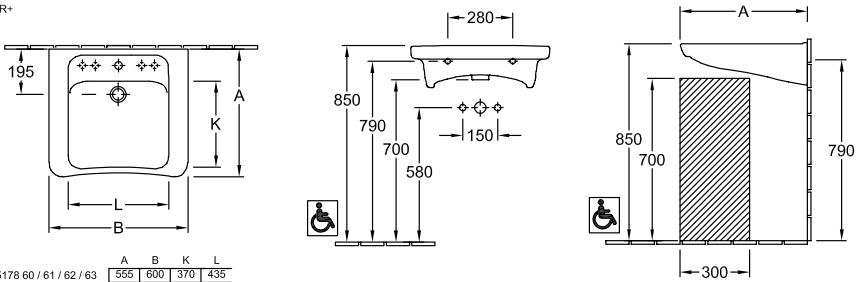

TECHNICAL DRAWINGS

517868

DE

FR+

	A	B	K	L
5178 60 / 61 / 62 / 63	555	600	370	435
5178 65 / 66 / 67 / 68	550	650	375	480