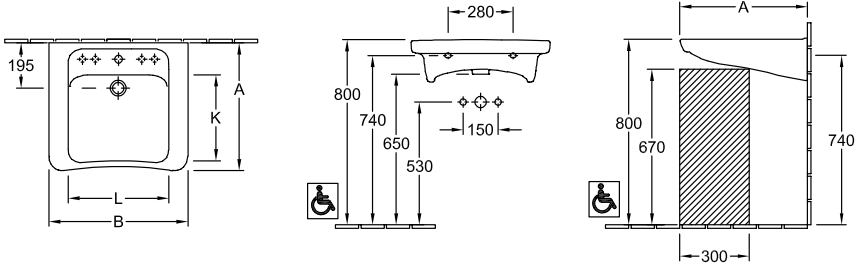

TECHNICAL DRAWINGS

517868

DE