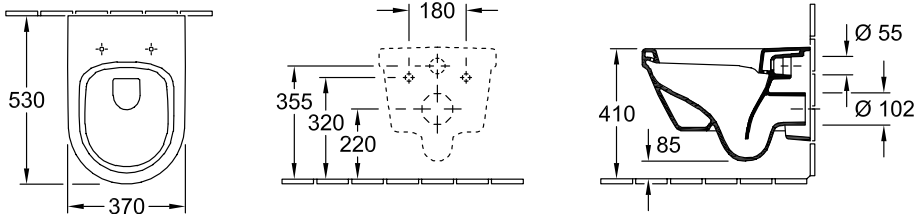

WALL-MOUNTED WC ARCHITECTURA

PRODUCT INFORMATION

1. POSITION

| | |
|---------------------|---|
| Model | 568410 |
| Collection | Architectura |
| PROJECTS |  PLUS |
| Width | 370 mm |
| Depth | 530 mm |
| Weight | 21 kg |
| description | previously Omnia Architectura Sanitary porcelain EN 997 with water-saving AQUAREDUCT® system: flush volume 3 / 4,5 litres |
| Flush volume | 3 / 4,5 l |
| Installation | wall-mounted |
| Outlet | horizontal outlet |
| material | Sanitary porcelain |
| Leed | 4 |
| Specification texts | Architectura; Washdown toilet; previously Omnia Architectura; Sanitary porcelain; Size: 370 x 530 mm; Oval; wall-mounted; Flush volume: 3 / 4,5 l; Leed: 4; EN 997; with water-saving AQUAREDUCT® system: flush volume 3 / 4,5 litres; horizontal outlet |

TECHNICAL DRAWINGS

568410

TECHNICAL DRAWINGS

568410