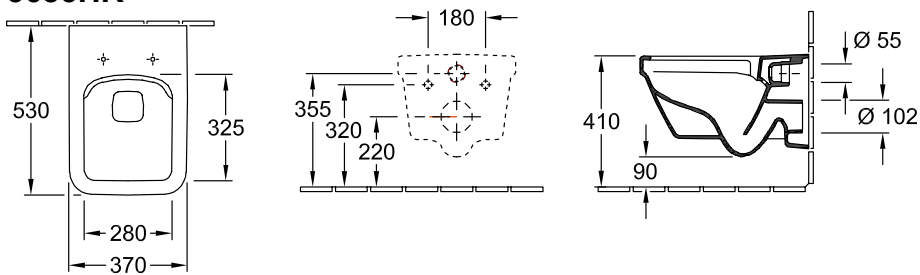

WC COMBI-PACK ARCHITECTURA

PRODUCT INFORMATION

1. POSITION

Model	5685HR
Collection	Architectura
PROJECTS	 PLUS
Weight	22 kg
description	DirectFlush Sanitary porcelain EN 997 individual packaging materials composed of: Washdown WC DirectFlush 5685 R0 XX, WC-seat and cover with QuickRelease and SoftClosing hinges 9M58 S1 01
Flush volume	3 / 4,5 l
Installation	wall-mounted
Outlet	horizontal outlet
material	Sanitary porcelain
Leed	4
Specification texts	Architectura; Combi-Pack; DirectFlush; Sanitary porcelain; Rectangle; wall-mounted; Flush volume: 3 / 4,5 l; Leed: 4; EN 997; horizontal outlet; individual packaging materials

COLOURS

White Alpin	5685HR01	4051202373528
White Alpin CeramicPlus	5685HRR1	4051202373535

TECHNICAL DRAWINGS

5685HR

TECHNICAL DRAWINGS

5685HR