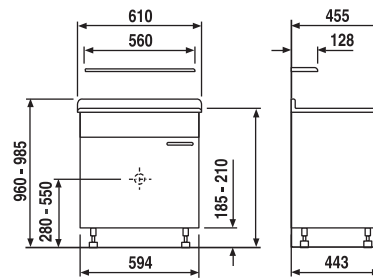

60.A00.01..0099

SANIT washbox-laundry sink white with cabinet

Item number

60.A00.01..0099

Ean11

4005681041362

Product description

washbox - laundry sink with floor-mounted cabinet

laundry sink, white

made of impact, temperature and weather resistant plastic, 10-year guarantee against breakage, capacity approx. 35 l, complete with overflow, waste valve G1 1/2, strainer, plug and chain, supplied with shelf for wall mounting, packed in a box

floor-mounted cabinet, white

made of high-quality coated material, height-adjustable feet 185-210 mm, cabinet supplied as a largely pre-assembled kit, packed in a box