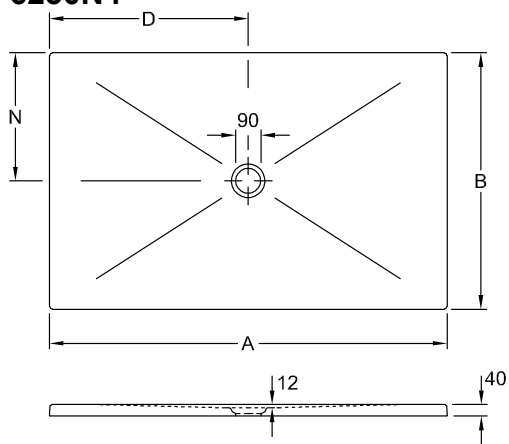

SHOWER TRAYS (CERAMICS) SUBWAY INFINITY

PRODUCT INFORMATION

1 . POSITION

Model	6230N4
Collection	Subway Infinity
PROJECTS	DESIGN
Width	900 mm
Height	40 mm
Length	1200 mm
Weight	42,95 kg
description	<p>Ceramic 4 sides glazed, These shower trays are not cut and can be used for all installation types (recommended: Mepa installation system art. no. 9223 76 00), The installation height of the shower can be reduced by 30mm if outlet fitting 9226 00 XX is used. Please note: this outlet fitting does not conform to EN 274. Ceramic available in White Alpin (01) with anti-slip class B (PN18), Taupe (TP), Ardoise (W9) and ViPrint décors with anti-slip class A (PN12). slip-resistant the installation height of the shower tray can be reduced by 30 mm if the outlet fitting 9226 00 XX is used. EN 251, DIN 18040</p>
material	Ceramic
Specification texts	<p>Subway Infinity; Rectangular shower tray; Ceramic; Size: 1200 x 900 x 40 mm; Rectangle; the installation height of the shower tray can be reduced by 30 mm if the outlet fitting 9226 00 XX is used.; EN 251, DIN 18040</p>

TECHNICAL DRAWINGS

6230N4

	A	B	D	N
6232 45	1600	1000	800	500
6231 S4	1400	900	700	450
6230 N4	1200	900	600	450
6229 J3	1000	800	500	400
6228 J5	1000	1000	500	500