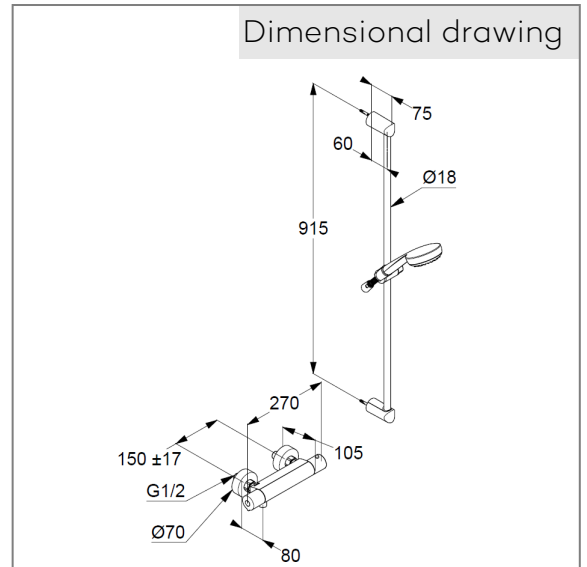

thermostatic shower mixer  
wall mounted  
Hot water stop at 38°  
temperature handle with hotwater safety at 38°C  
protected against back flow  
shower outlet 1/2 inch  
ceramic headparts 180°  
S-unions G 1/2 x 3/4

hand shower 1 S  
1 spray pattern  
Volumen  
with cleaning system  
connection 1/2"  
sieve seal

Shower hose  
plastic coated  
with metal-effect  
with conical nuts  
G 1/2 x G 1/2 x 1600 mm

wall rail 900 mm  
height-adjustable hand shower holder  
With fixing material  
for rigid wall mounting

### Dimensional drawing