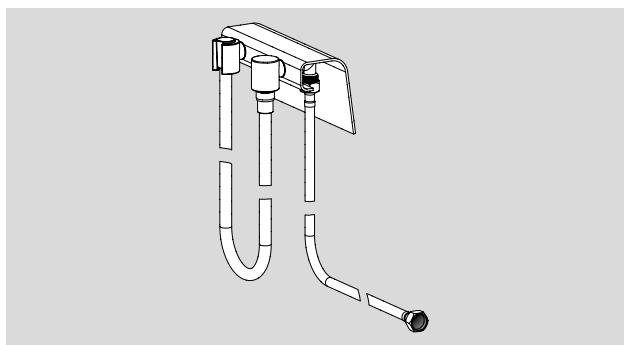

BATHTUB ACCESSORIES

SHOWER HOSE 8890 EXTERNAL

- The perfect system solution for positioning the shower hose on free-standing baths
- Chrome-plated attaching elements mounted to the side of the bath hold the external hose directly on the bath, safely and comfortably
- An elegant design for a stylish bath setting
- Inlet G1/2", Outlet G1/2" for shower head
- Inclusive of special drilling charge
- **Suitable for KALDEWEI baths only**

For free-standing installation

Model	Model no.	Model	Model no.
CENTRO DUO OVAL	127-7, 128-7	VAIO DUO OVAL	951-7
CLASSIC DUO OVAL Wide	115-7	MEISTERSTÜCK ASYMMETRIC DUO	1740, 1742
CONODUO	733-7, 734-7, 735-7	MEISTERSTÜCK CENTRO DUO OVAL	1127, 1128
MEGA DUO OVAL	184-7	MEISTERSTÜCK CONODUO	1732, 1733
		MEISTERSTÜCK CLASSIC DUO OVAL	1111, 1113

KALDEWEI Shower hose 8890, External, chrome finish	Model Order No.	EUR
NOT in combination with COMFORT SELECT.	8890 689720210999	

Note: Shower head not included. Information on positioning options can be found at www.kaldewei.com.