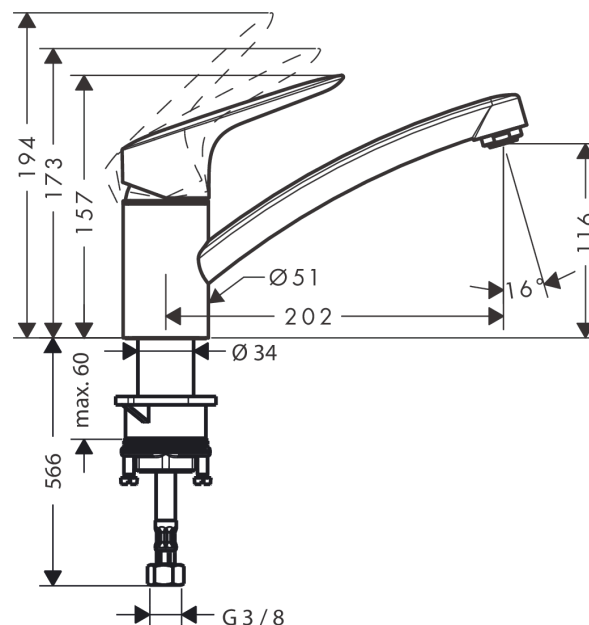

Logis

Single lever kitchen mixer 120 CoolStart

Surfaces: **Chrome** Article Number: **71837000**

Description

product features

- ComfortZone 120
- cold water in middle position
- swivel range 360°
- normal spray
- connection dimension: DN15
- flow rate 12 l/min
- ceramic cartridge with Eco handle position for a reduced flowrate by up to 50%
- connection type: G 3/8 connections
- suitable for continuous flow water heaters

Technology

Product image

Scale drawing

Flowchart