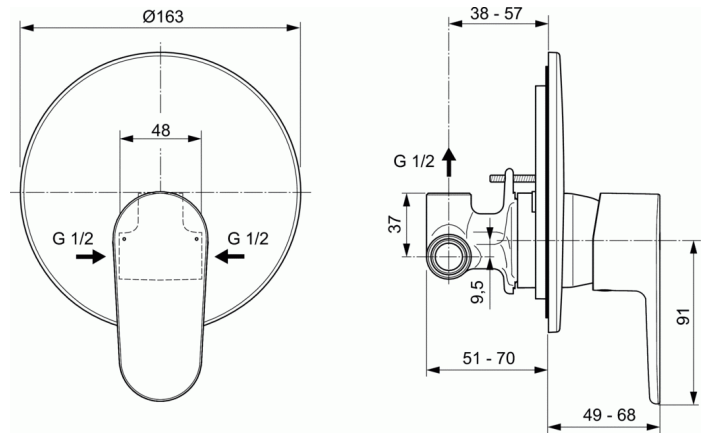

### Built-in shower mixer

Kit 1 + Kit 2 version (complete set)

47 mm Click cartridge

Metal handle with red and blue indicator

A7192AA - Chrome plated plastic escutcheon

A7192U4/XG - Metal escutcheon

Finishes: