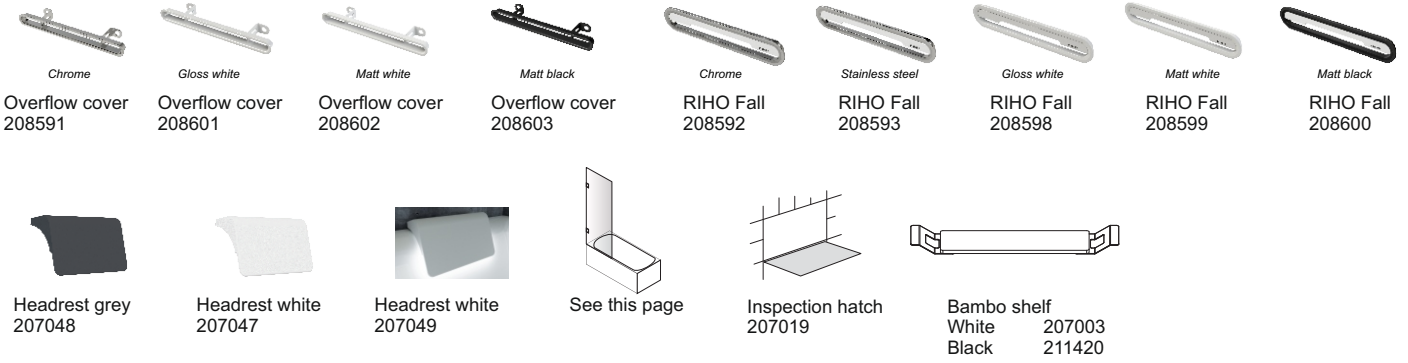

* The contents of the baths are measured including the (average) volume of one person.

** Plug&Play are versions with acryl bonded panels for corner placing. These baths include a legset.

*** Rihopool whirlpool systems already include a legset.

AIR

10 aerojets

Still baths are optional with light and white headrest. Still shower can be ordered with light on one side. This includes light + according headrest.

Not for P&P version!

Additional to purchase

POOTSET11
207098

Whirlpools already include a legset!

! No need to order an additional overflow or siphon, these are included.

Data is subject to changes and/or errors

Optional

Bath screen

Scandic X107	Scandic X108	Scandic X109	Scandic X109V	Scandic X409	Scandic X500	Novik Z107	Novik Z500	Grid GB501	Lucid GD501
--------------	--------------	--------------	---------------	--------------	--------------	------------	------------	------------	-------------