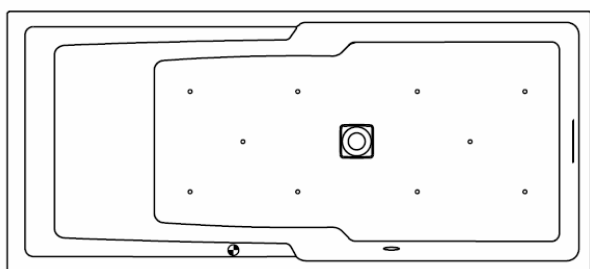

AIR

10 aerojets

Still baths are optional with light and white headrest. Still shower can be ordered with light on one side. This includes light + according headrest.

Not for P&P version!