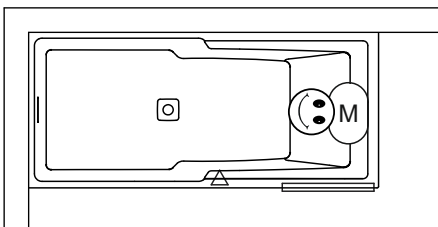

POOTSET11
207098

Whirlpools already include a legset!

! No need to order an additional overflow or siphon, these are included.

Data is subject to changes and/or errors

Optional

Bath screen

Scandic X107	Scandic X108	Scandic X109	Scandic X109V	Scandic X409	Scandic X500	Novik Z107	Novik Z500	Grid GB501	Lucid GD501
--------------	--------------	--------------	---------------	--------------	--------------	------------	------------	------------	-------------

Whirlpool

Right type

Left type

-  Motor in Air en Flow
-  Control panel
-  Service hatch

Dimension

PLUG & PLAY

Data is subject to changes and/or errors