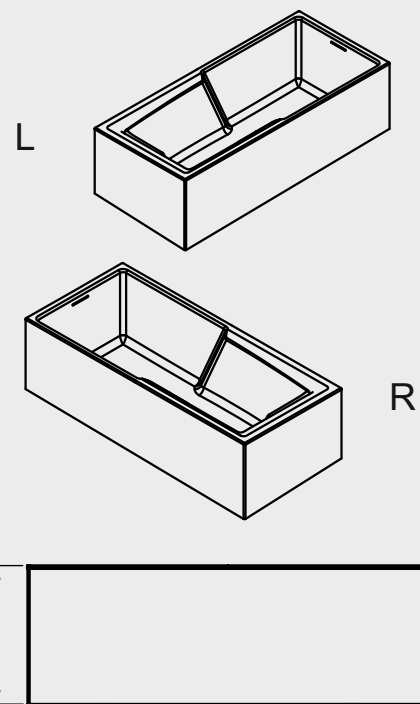

STILL SHOWER

This high-gloss white acrylic bath has unique features. For example, a square pop-up is placed in the bottom. The overflow is a sleek elongated slot. So no more rotary knob. The Shower variant of the Still series has a spacious shower surface at the foot end and an extra sloping back for a good lying position. The sleek overflow can also be carried out with Riho Fall; a system to fill the bath via the overflow. Then no separate tap is needed. Still Square is also available with light in the back, over which a white headrest is placed, that spreads the light in the bath.

POOTSET11
207098

Whirlpools already include a legset!

! No need to order an additional overflow or siphon, these are included.

Data is subject to changes and/or errors

Optional

Bath screen

Scandic X107	Scandic X108	Scandic X109	Scandic X109V	Scandic X409	Scandic X500	Novik Z107	Novik Z500	Grid GB501	Lucid GD501
--------------	--------------	--------------	---------------	--------------	--------------	------------	------------	------------	-------------

Whirlpool

Right type

Left type

-  Motor in Air en Flow
-  Control panel
-  Service hatch

Dimension

PLUG & PLAY

Data is subject to changes and/or errors