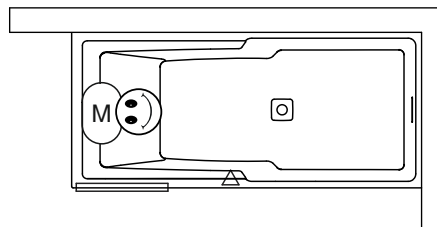

POOTSET11
207098

Whirlpools already include a legset!

! No need to order an additional overflow or siphon, these are included.

Data is subject to changes and/or errors

Optional

Bath screen

Scandic X107	Scandic X108	Scandic X109	Scandic X109V	Scandic X409	Scandic X500	Novik Z107	Novik Z500	Grid GB501	Lucid GD501
--------------	--------------	--------------	---------------	--------------	--------------	------------	------------	------------	-------------

Whirlpool

Right type

Left type

-  Motor in Air en Flow
-  Control panel
-  Service hatch

Dimension

PLUG & PLAY

Data is subject to changes and/or errors