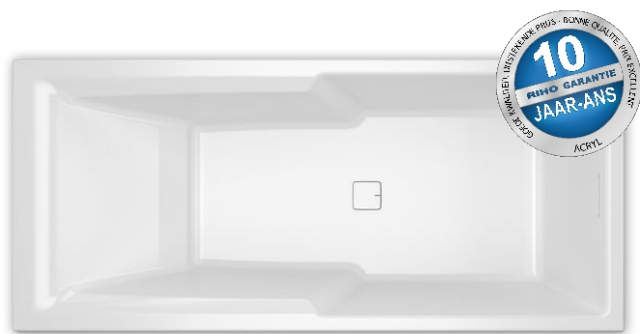

STILL SHOWER

This high-gloss white acrylic bath has unique features. For example, a square pop-up is placed in the bottom. The overflow is a sleek elongated slot. So no more rotary knob. The Shower variant of the Still series has a spacious shower surface at the foot end and an extra sloping back for a good lying position. The sleek overflow can also be carried out with Riho Fall; a system to fill the bath via the overflow. Then no separate tap is needed. Still Square is also available with light in the back, over which a white headrest is placed, that spreads the light in the bath.

Riho acrylic bathtubs are made of high-quality acrylic, fully reinforced and all through white in colour. The acrylic baths are non-aging and UV resistant. The material is completely pore-free and smooth. Lime will adhere poorly so no bacteria remain. Therefore, the baths are easy to clean. The surface is pleasantly warm. Standard the bathtub does not include a legset but does include an overflow/drain.

Article number	L x W x H (cm)	Volume** (ltr)	Weight (kg)	Water depth (cm)	Option Rihopool***	Overflow (type)	RIHO Fall
B103001005	180 x 80 x 50	260	28	41	Air	Minimalist slot	Chrome
B103009005 P&P*	180 x 80 x 62 (R)	260	51	41	x		
B103010005 P&P*	180 x 80 x 62 (L)	260	51	41	x		

* The contents of the baths are measured including the (average) volume of one person.

** Plug&Play are versions with acryl bonded panels for corner placing. These baths include a legset.

*** Rihopool whirlpool systems already include a legset.