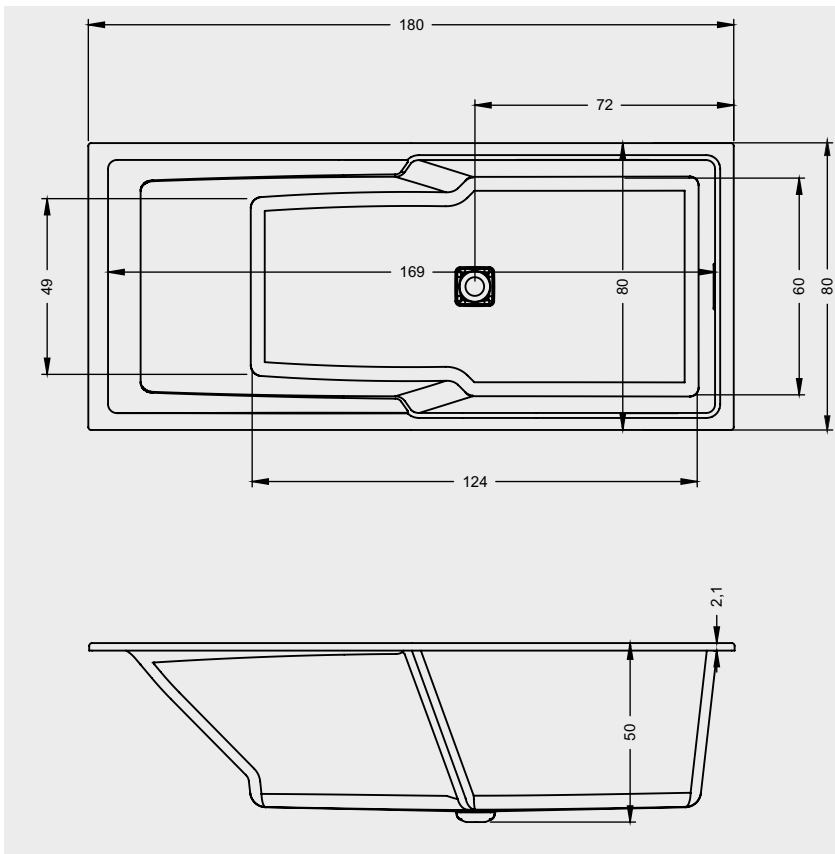

Article number	L x W x H (cm)	Volume** (ltr)	Weight (kg)	Water depth (cm)	Option Rihopool***	Overflow (type)	RIHO Fall
B103001005	180 x 80 x 50	260	28	41	Air	Minimalist slot	Chrome
B103009005 P&P*	180 x 80 x 62 (R)	260	51	41	x		
B103010005 P&P*	180 x 80 x 62 (L)	260	51	41	x		

* The contents of the baths are measured including the (average) volume of one person.

** Plug&Play are versions with acryl bonded panels for corner placing. These baths include a legset.

*** Rihopool whirlpool systems already include a legset.

POOTSET11
207098

Whirlpools already include a legset!

! No need to order an additional overflow or siphon, these are included.

Data is subject to changes and/or errors

Optional

Bath screen

Scandic X107	Scandic X108	Scandic X109	Scandic X109V	Scandic X409	Scandic X500	Novik Z107	Novik Z500	Grid GB501	Lucid GD501
--------------	--------------	--------------	---------------	--------------	--------------	------------	------------	------------	-------------

Whirlpool

Right type

Left type

-  Motor in Air en Flow
-  Control panel
-  Service hatch

Dimension

PLUG & PLAY

Data is subject to changes and/or errors