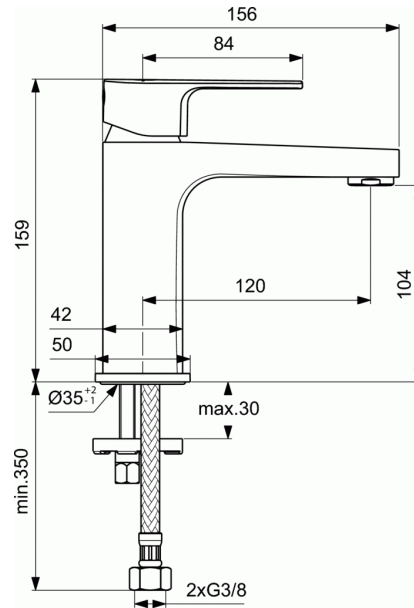

### One-hole basin mixer H105 without pop-up waste

- One-hole basin mixer H105 without pop-up waste**
- 28 mm ceramic cartridge FirmaFlow® with hot water limiter
- Metal handle with red and blue indicator
- Slim aerator with 5 l/min flow rate limiter
- Decorative rosette part of the body (one piece)
- Easy-fix system for installation
- Flexible hoses G3/8" for water supply system connection
- Comply with EN817