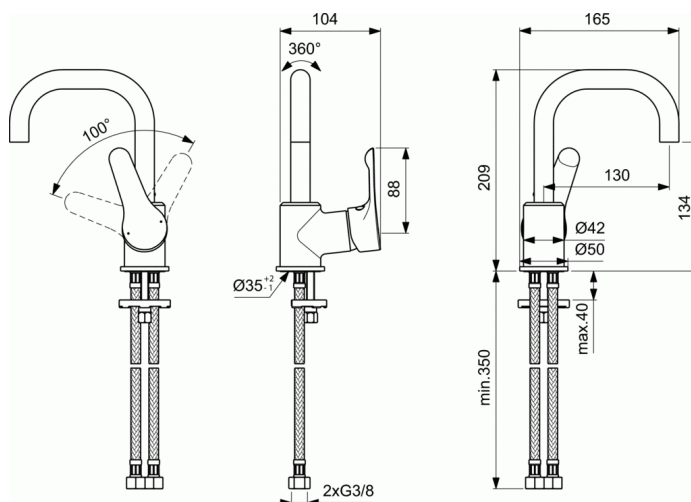

ALPHA

One-hole High spout basin mixer

One-hole High spout basin mixer

35 mm ceramic cartridge with hot water limiter

Click technology

Metal handle with red and blue colour indication

Cache hidden aerator

Easy-Fix system for installation

Flexible hoses G3/8" for water supply

Comply with EN817

FINISHES*

AA

* AA = Chrome

KEY FEATURES & BENEFITS