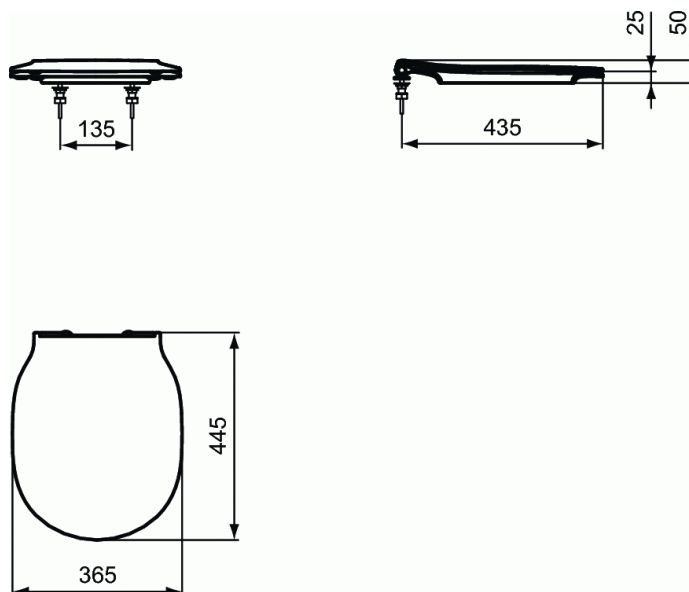

CONNECT AIR Seat and cover THIN

Seat and cover THIN

Duroplast
Metal hinges

FINISHES*

* 01 = Euro White

KEY FEATURES & BENEFITS