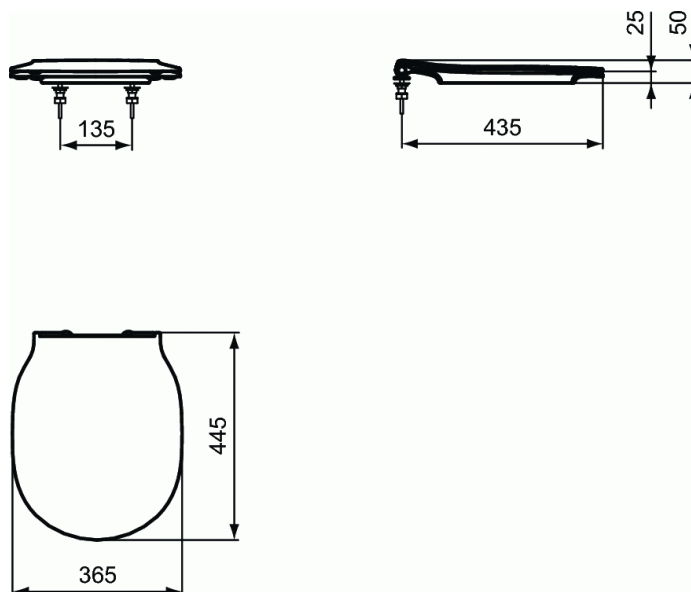

Article Number E0365

CONNECT AIR Seat and cover THIN

Seat and cover THIN

Duroplast
Metal hinges

FINISHES*

01

* 01 = Euro White