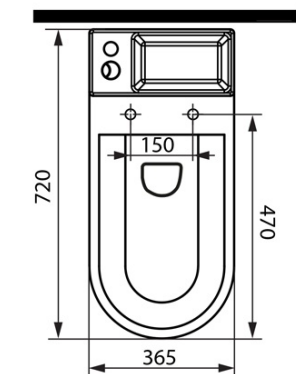

Produktový list

Objednací kód: **PB104**

HYGIE WC kombi s umývatkem, včetně PP sedátka, zadní/spodní odpad

COLD WATER

ACCESSORIES: A80 TWIN MAC- corner valve with two outlets
 ZY12045 - valve
 33253 - flexible hose FxF 3/8"x1/2", 30cm
 33254 - flexible hose FxF 3/8"x1/2", 40cm
 33155 - flexible hose FxF 1/2"x1/2", 50cm
 WJ1003B - WC Pan Flexible Connection

COLD/HOT WATER

ACCESSORIES: A80 TWIN MAC-corner valve with two outlets
 A80 MAC – corner valve
 ZY12045 – valve
 AT950 – temperature pre-regulator
 33253 – flexible hose FxF 3/8"x1/2"; 30cm
 33254 – flexible hose FxF 3/8"x1/2"; 40cm
 2x 33155 – flexible hose FxF 1/2"x1/2"; 50cm
 WJ1003B - WC Pan Flexible Connection