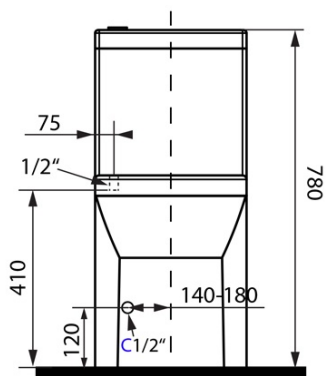

Produktový list

Objednací kód: **PB104**

HYGIE WC kombi s umývatkem, včetně PP sedátka, zadní/spodní odpad

COLD WATER

ACCESSORIES: A80 TWIN MAC- corner valve with two outlets
 ZY12045 - valve
 33253 - flexible hose FxF 3/8"x1/2", 30cm
 33254 - flexible hose FxF 3/8"x1/2", 40cm
 33155 - flexible hose FxF 1/2"x1/2", 50cm
 WJ1003B - WC Pan Flexible Connection

COLD/HOT WATER

ACCESSORIES: A80 TWIN MAC-corner valve with two outlets
 A80 MAC – corner valve
 ZY12045 – valve
 AT950 – temperature pre-regulator
 33253 – flexible hose FxF 3/8"x1/2"; 30cm
 33254 – flexible hose FxF 3/8"x1/2"; 40cm
 2x 33155 – flexible hose FxF 1/2"x1/2"; 50cm
 WJ1003B - WC Pan Flexible Connection