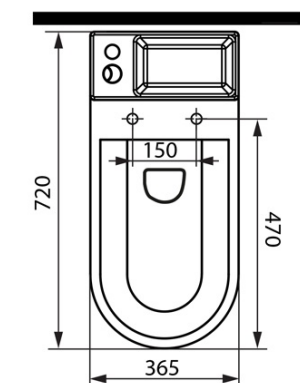

Produktový list

Objednací kód: **PB104**

HYGIE WC kombi s umývatkem, včetně PP sedátka, zadní/spodní odpad

COLD WATER

ACCESSORIES: A80 TWIN MAC- corner valve with two outlets
 ZY12045 - valve
 33253 - flexible hose FxF 3/8"x1/2", 30cm
 33254 - flexible hose FxF 3/8"x1/2", 40cm
 33155 - flexible hose FxF 1/2"x1/2", 50cm
 WJ1003B - WC Pan Flexible Connection

COLD/HOT WATER

ACCESSORIES: A80 TWIN MAC-corner valve with two outlets
 A80 MAC – corner valve
 ZY12045 – valve
 AT950 – temperature pre-regulator
 33253 – flexible hose FxF 3/8"x1/2"; 30cm
 33254 – flexible hose FxF 3/8"x1/2"; 40cm
 2x 33155 – flexible hose FxF 1/2"x1/2"; 50cm
 WJ1003B - WC Pan Flexible Connection