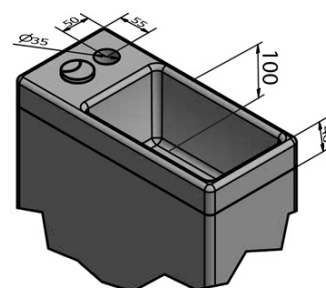

Produktový list

Objednací kód: **PB104**

HYGIE WC kombi s umývatkem, včetně PP sedátka, zadní/spodní odpad

COLD WATER

ACCESSORIES: A80 TWIN MAC- corner valve with two outlets
 ZY12045 - valve
 33253 - flexible hose FxF 3/8"x1/2", 30cm
 33254 - flexible hose FxF 3/8"x1/2", 40cm
 33155 - flexible hose FxF 1/2"x1/2", 50cm
 WJ1003B - WC Pan Flexible Connection

COLD/HOT WATER

ACCESSORIES: A80 TWIN MAC-corner valve with two outlets
 A80 MAC – corner valve
 ZY12045 – valve
 AT950 – temperature pre-regulator
 33253 – flexible hose FxF 3/8"x1/2"; 30cm
 33254 – flexible hose FxF 3/8"x1/2"; 40cm
 2x 33155 – flexible hose FxF 1/2"x1/2"; 50cm
 WJ1003B - WC Pan Flexible Connection