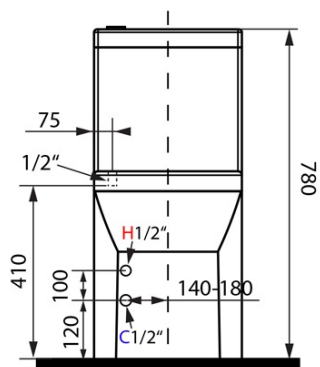

Produktový list

Objednací kód: **PB104**

HYGIE WC kombi s umývatkem, včetně PP sedátka, zadní/spodní odpad

COLD WATER

ACCESSORIES: A80 TWIN MAC- corner valve with two outlets
 ZY12045 - valve
 33253 - flexible hose FxF 3/8"x1/2", 30cm
 33254 - flexible hose FxF 3/8"x1/2", 40cm
 33155 - flexible hose FxF 1/2"x1/2", 50cm
 WJ1003B - WC Pan Flexible Connection

COLD/HOT WATER

ACCESSORIES: A80 TWIN MAC-corner valve with two outlets
 A80 MAC – corner valve
 ZY12045 – valve
 AT950 – temperature pre-regulator
 33253 – flexible hose FxF 3/8"x1/2"; 30cm
 33254 – flexible hose FxF 3/8"x1/2"; 40cm
 2x 33155 – flexible hose FxF 1/2"x1/2"; 50cm
 WJ1003B - WC Pan Flexible Connection