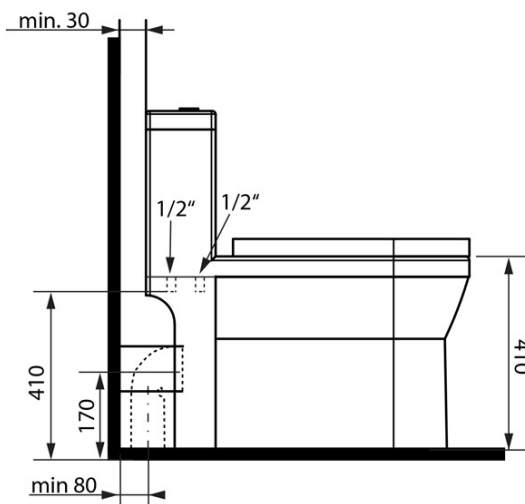

Produktový list

Objednací kód: **PB104**

HYGIE WC kombi s umývatkem, včetně PP sedátka, zadní/spodní odpad

COLD WATER

ACCESSORIES: A80 TWIN MAC- corner valve with two outlets
 ZY12045 - valve
 33253 - flexible hose FxF 3/8"x1/2", 30cm
 33254 - flexible hose FxF 3/8"x1/2", 40cm
 33155 - flexible hose FxF 1/2"x1/2", 50cm
 WJ1003B - WC Pan Flexible Connection

COLD/HOT WATER

ACCESSORIES: A80 TWIN MAC-corner valve with two outlets
 A80 MAC – corner valve
 ZY12045 – valve
 AT950 – temperature pre-regulator
 33253 – flexible hose FxF 3/8"x1/2"; 30cm
 33254 – flexible hose FxF 3/8"x1/2"; 40cm
 2x 33155 – flexible hose FxF 1/2"x1/2"; 50cm
 WJ1003B - WC Pan Flexible Connection