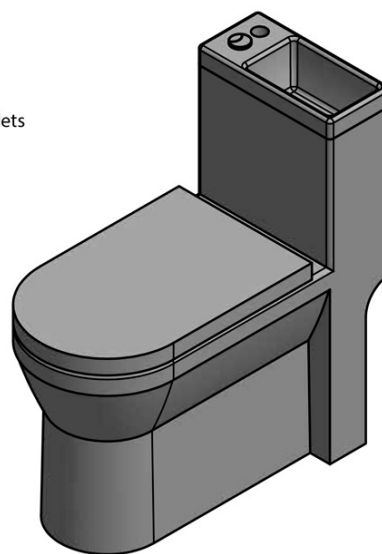

Produktový list

Objednací kód: **PB104**

HYGIE WC kombi s umývatkem, včetně PP sedátka, zadní/spodní odpad

COLD WATER

ACCESSORIES: A80 TWIN MAC- corner valve with two outlets
 ZY12045 - valve
 33253 - flexible hose FxF 3/8"x1/2", 30cm
 33254 - flexible hose FxF 3/8"x1/2", 40cm
 33155 - flexible hose FxF 1/2"x1/2", 50cm
 WJ1003B - WC Pan Flexible Connection

COLD/HOT WATER

ACCESSORIES: A80 TWIN MAC-corner valve with two outlets
 A80 MAC – corner valve
 ZY12045 – valve
 AT950 – temperature pre-regulator
 33253 – flexible hose FxF 3/8"x1/2"; 30cm
 33254 – flexible hose FxF 3/8"x1/2"; 40cm
 2x 33155 – flexible hose FxF 1/2"x1/2"; 50cm
 WJ1003B - WC Pan Flexible Connection