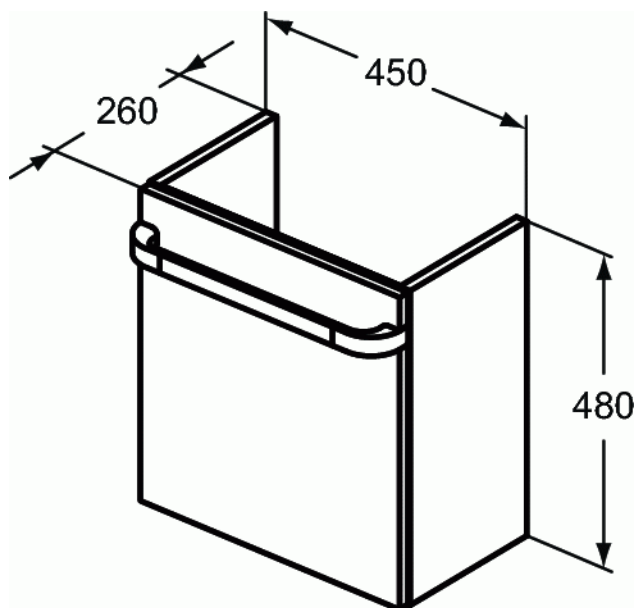

## TONIC II Guest Basin unit 45 cm

### Guest Basin unit 45 cm

With right door hinges

Wall mounted

1 door, soft close system

Accessories included:

- Mounting kit
- 1 pc IdealFlow waste space (R432667) + dedicated siphon (R432767)

Handles (not included): 1 handle, including fixation kit

For assembly with:

- Tonic II Guest Basins 45 cm K0866 (with left taphole platform)

or

- Tonic II Guest Basins 45 cm K0867 (with right taphole platform)

Necessary equipment:

- Handle for Guest Basin unit 45 cm - Glossy white (R4356WG)
- Handle for Guest Basin unit 45 cm - Chrome plated (R4356AA)

Optional (need to be ordered separately):

- Open Shelf (white painted) 45 cm giving some additional space (R4344WG)