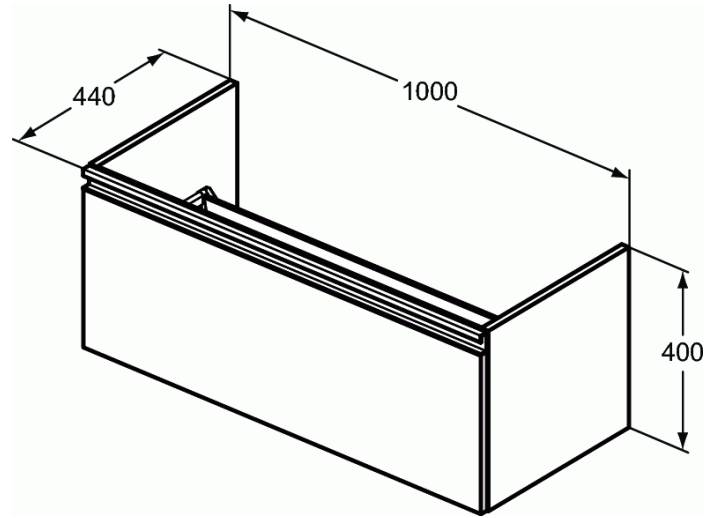

## Basin unit 100 cm

### Basin unit 100 cm

Wall mounted

1 drawer, soft close system, 1 integrated handle

Including mounting kit

Recommended: Space saving siphon EE23033967 (please, order separately)

For assembly with: Tesi vanity basin 102 cm T350801

### VARIANTS

Basin unit 60 cm

Basin unit 80 cm

T0046

T0047