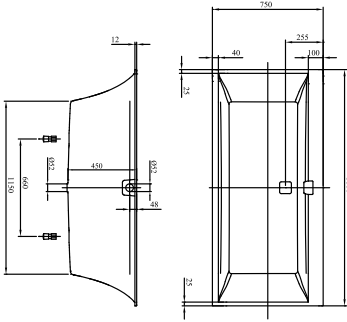

TECHNICAL DRAWINGS

UBQ160SQE2DV