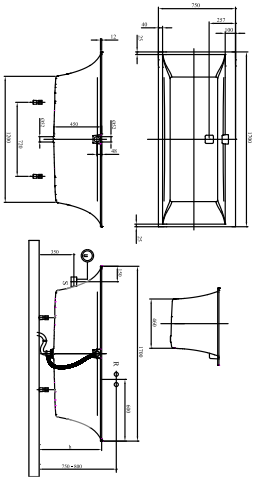

TECHNICAL DRAWINGS

UBQ170SQE2DV