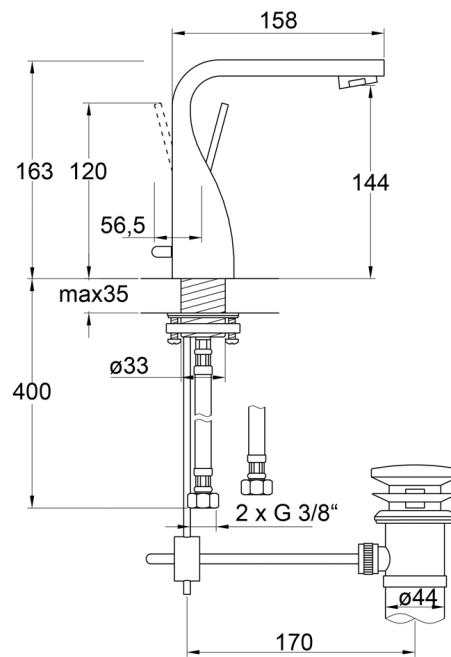

230 1000 Single lever basin mixer with pop up waste

projection 140 mm, with ceramic cartridge, with flexible hoses 3/8", chrome

PRODUCT IMAGE

230 1000 Single lever basin mixer with pop up waste

projection 140 mm, with ceramic cartridge, with flexible hoses 3/8", chrome

TECHNICAL DRAWING

230 1000

230 1000 Single lever basin mixer with pop up waste

projection 140 mm, with ceramic cartridge, with flexible hoses 3/8", chrome

EXPLODED VIEW

1	230 9940	Griff komplett handle complete	230 1000
2	099 9004	Keramik-Kartusche Ø 25 mm ceramic cartridge Ø 25 mm	
3	099 9120	Luftsprudler mit verchromter Hülse aerator with chrome sleeve	
4	099 9805	Befestigungset fixing set	12.07.2016
5	099 9300	Ablaufgarnitur 1 1/4" pop up waste 1 1/4"	
6	099 9851	Zugstangenset mit Kugelstange 200 mm pop-up rod and ball rod 200 mm	<p>STEINBERG</p> <p>The best in the business</p> 
7	099 9200	Flexschläuche 3/8" x M 10 flexible connection hose U 3/8" x M 10	