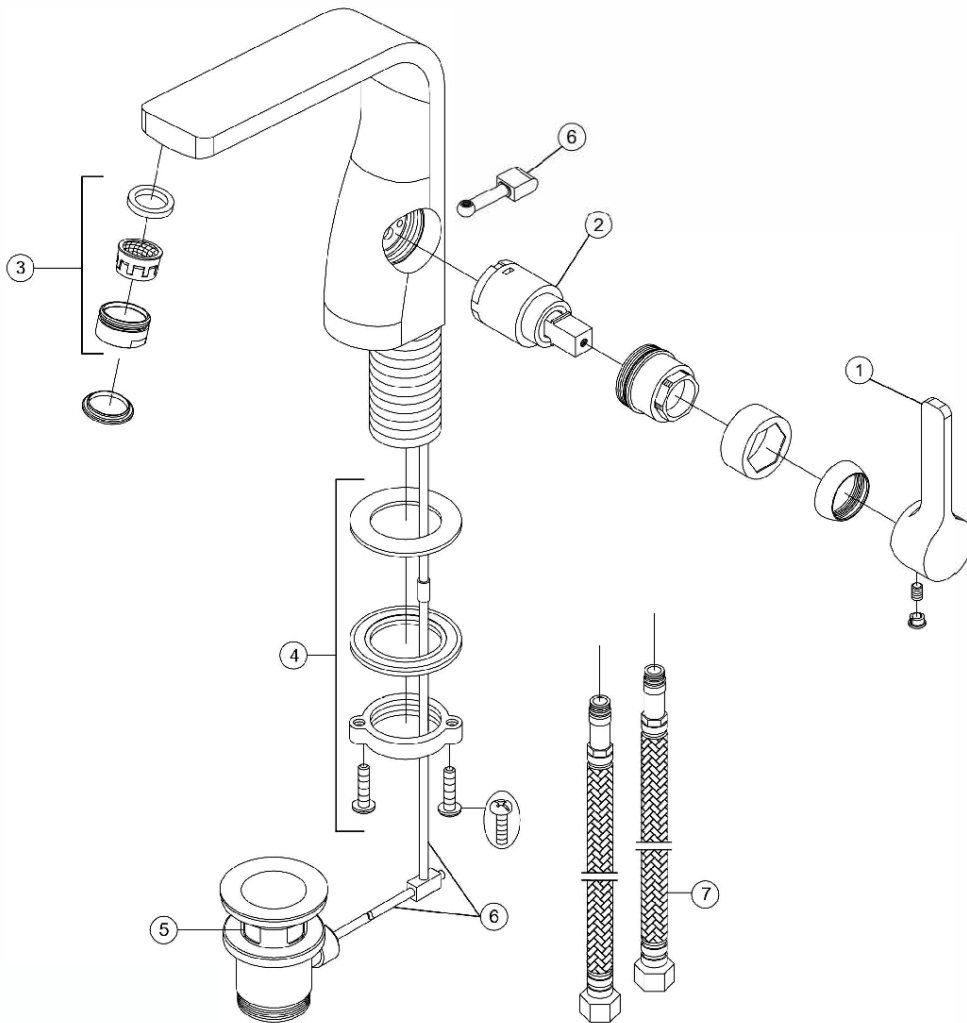

230 1000 Single lever basin mixer with pop up waste

projection 140 mm, with ceramic cartridge, with flexible hoses 3/8", chrome

PRODUCT IMAGE

230 1000 Single lever basin mixer with pop up waste

projection 140 mm, with ceramic cartridge, with flexible hoses 3/8", chrome

TECHNICAL DRAWING

230 1000

230 1000 Single lever basin mixer with pop up waste

projection 140 mm, with ceramic cartridge, with flexible hoses 3/8", chrome

EXPLODED VIEW

1	230 9940	Griff komplett handle complete	230 1000
2	099 9004	Keramik-Kartusche Ø 25 mm ceramic cartridge Ø 25 mm	
3	099 9120	Luftsprudler mit verchromter Hülse aerator with chrome sleeve	
4	099 9805	Befestigungset fixing set	12.07.2016
5	099 9300	Ablaufgarnitur 1 1/4" pop up waste 1 1/4"	
6	099 9851	Zugstangenset mit Kugelstange 200 mm pop-up rod and ball rod 200 mm	<p>STEINBERG</p> <p>The best in the business</p> 
7	099 9200	Flexschläuche 3/8" x M 10 flexible connection hose U 3/8" x M 10	