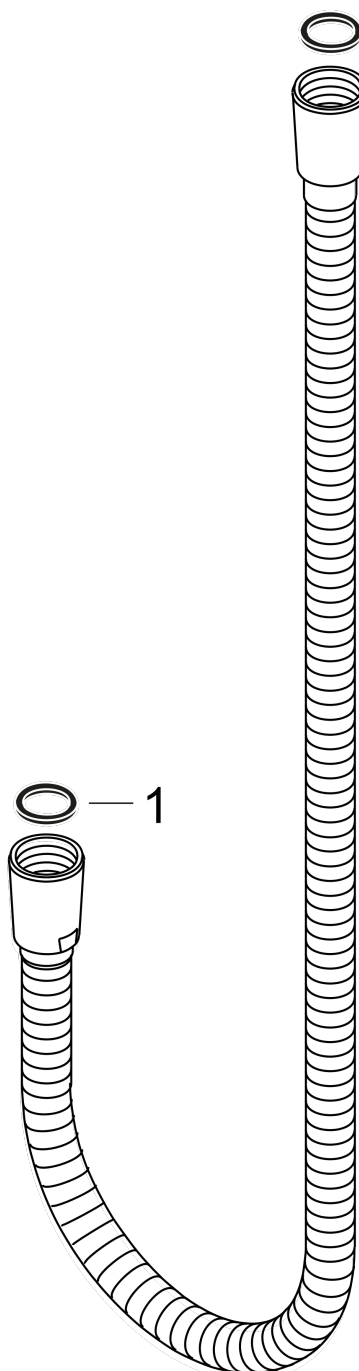

Metal shower hose 1.25 m

Surfaces: **Chrome** Article Number: **28112000**

Description

product features

- metal shower hose
- without plastic coating
- shower hose length: 1.25 m
- pivot joints on both sides
- kink-protected

Product image

Scale drawing

Metal shower hose 1.25 m

Surfaces: **Chrome** Article Number: **28112000**

Exploded Drawing

Year of production: >12/05

Metal shower hose 1.25 mSurfaces: **Chrome** Article Number: **28112000****Spare part list**

Year of production: >12/05

Pos.	Description	Article Number	PC	PU
1	seal	98058000	0	1