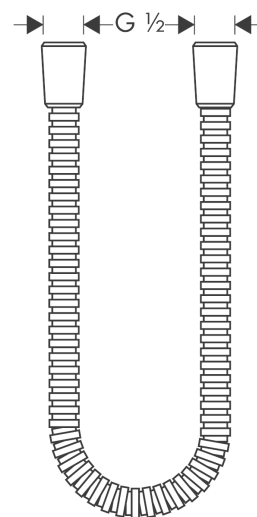

Metal shower hose 1.25 m

Surfaces: **Chrome** Article Number: **28112000**

Description

product features

- metal shower hose
- without plastic coating
- shower hose length: 1.25 m
- pivot joints on both sides
- kink-protected

Product image

Scale drawing

Metal shower hose 1.25 m

Surfaces: **Chrome** Article Number: **28112000**

Exploded Drawing

Year of production: >12/05

Metal shower hose 1.25 mSurfaces: **Chrome** Article Number: **28112000****Spare part list**

Year of production: >12/05

Pos.	Description	Article Number	PC	PU
1	seal	98058000	0	1