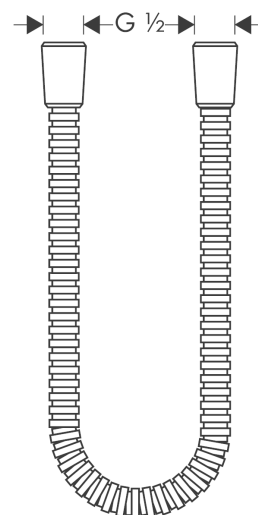

## Metal shower hose 1.60 m

Surfaces: **Chrome** Article Number: **28116000**

#### product features

- metal shower hose
- without plastic coating
- shower hose length: 1.60 m
- pivot joints on both sides
- kink-protected

### Scale drawing

**Metal shower hose 1.60 m**

Surfaces: **Chrome** Article Number: **28116000**

## Exploded Drawing

Year of production: >12/05

**Metal shower hose 1.60 m**  
Surfaces: **Chrome** Article Number: **28116000**