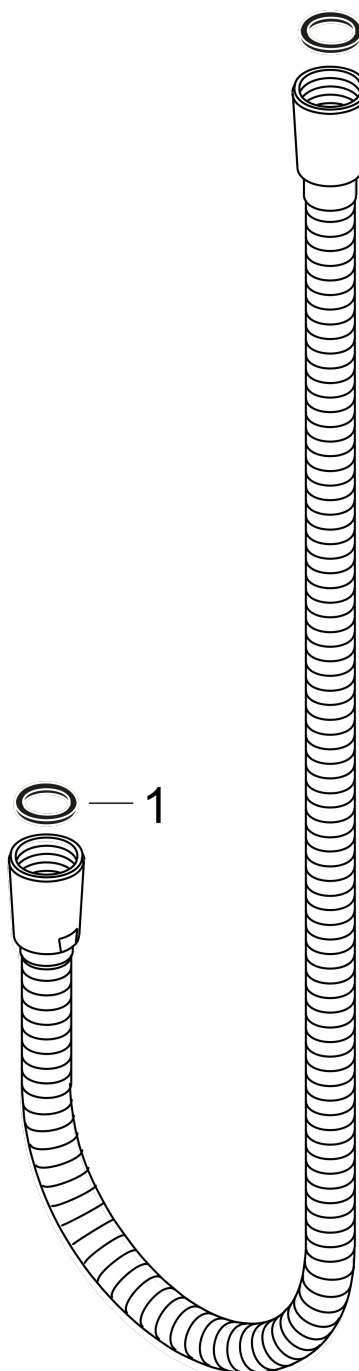

## Metal shower hose 1.60 m

Surfaces: **Chrome** Article Number: **28116000**

#### product features

- metal shower hose
- without plastic coating
- shower hose length: 1.60 m
- pivot joints on both sides
- kink-protected

### Scale drawing

**Metal shower hose 1.60 m**

Surfaces: **Chrome** Article Number: **28116000**

## Exploded Drawing

Year of production: >12/05

**Metal shower hose 1.60 m**  
Surfaces: **Chrome** Article Number: **28116000**