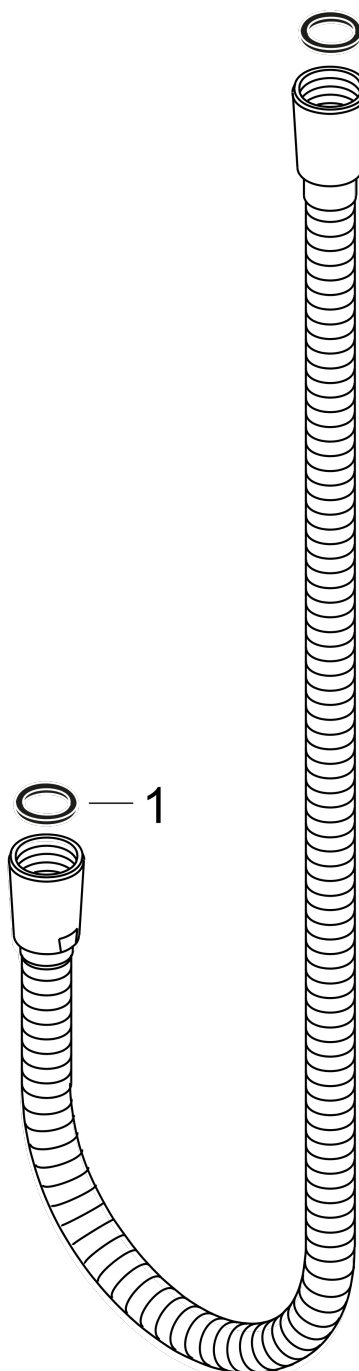

Metal shower hose 1.60 m

Surfaces: **Brushed Nickel** Article Number: **28116820**

Description

product features

- metal shower hose
- without plastic coating
- shower hose length: 1.60 m
- pivot joints on both sides
- kink-protected

Product image

Scale drawing

Metal shower hose 1.60 m

Surfaces: **Brushed Nickel**

Article Number: **28116820**

Exploded Drawing

Year of production: >11/16

Metal shower hose 1.60 m

Surfaces: **Brushed Nickel** Article Number: **28116820**

Spare part list

Year of production: >11/16

Pos.	Description	Article Number	PC	PU
1	seal	98058000	0	1