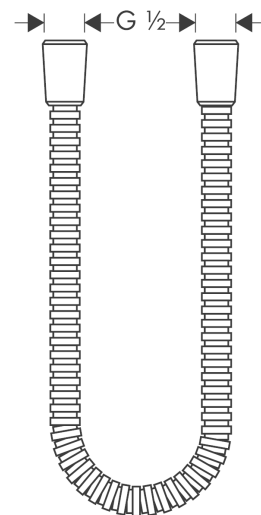

Metal shower hose 1.60 m

Surfaces: **Brushed Nickel** Article Number: **28116820**

Description

product features

- metal shower hose
- without plastic coating
- shower hose length: 1.60 m
- pivot joints on both sides
- kink-protected

Product image

Scale drawing

Metal shower hose 1.60 m

Surfaces: **Brushed Nickel**

Article Number: **28116820**

Exploded Drawing

Year of production: >11/16

Metal shower hose 1.60 m

Surfaces: **Brushed Nickel** Article Number: **28116820**

Spare part list

Year of production: >11/16

Pos.	Description	Article Number	PC	PU
1	seal	98058000	0	1