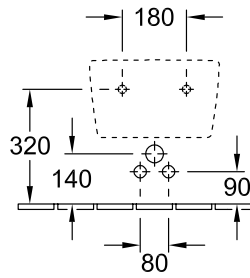

BIDET WALL-MOUNTED AVENTO

PRODUCT INFORMATION

1 . POSITION

Model	540500
Collection	Avento
PROJECTS	DESIGN
Width	370 mm
Depth	530 mm
Weight	18,9 kg
description	Sanitary porcelain with fastening set for concealed fastening
Tap fitting / Tap hole remark	suitable for 1-hole tap fittings, tap hole punched out
Overflow remark	with overflow
Installation	wall-mounted
material	Sanitary porcelain
Specification texts	Avento; Bidet; Sanitary porcelain; Size: 370 x 530 mm; suitable for 1-hole tap fittings, tap hole punched out; with overflow; wall-mounted; with fastening set for concealed fastening

COLOURS

White Alpin	54050001	4051202548551
White Alpin CeramicPlus	540500R1	4051202548568
Stone White CeramicPlus	540500RW	4051202843380

TECHNICAL DRAWINGS

540500

GE 111.512.00.1

GE 111.510.00.1

GE 111.510.00.1