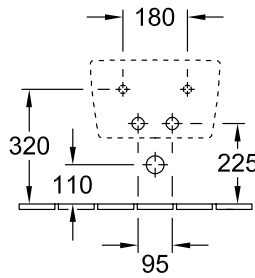

BIDET WALL-MOUNTED AVENTO

PRODUCT INFORMATION

1 . POSITION

Model	540500
Collection	Avento
PROJECTS	DESIGN
Width	370 mm
Depth	530 mm
Weight	18,9 kg
description	Sanitary porcelain with fastening set for concealed fastening
Tap fitting / Tap hole remark	suitable for 1-hole tap fittings, tap hole punched out
Overflow remark	with overflow
Installation	wall-mounted
material	Sanitary porcelain
Specification texts	Avento; Bidet; Sanitary porcelain; Size: 370 x 530 mm; suitable for 1-hole tap fittings, tap hole punched out; with overflow; wall-mounted; with fastening set for concealed fastening

COLOURS

White Alpin	54050001	4051202548551
White Alpin CeramicPlus	540500R1	4051202548568
Stone White CeramicPlus	540500RW	4051202843380

TECHNICAL DRAWINGS

540500

GE 111.512.00.1

GE 111.510.00.1

GE 111.510.00.1