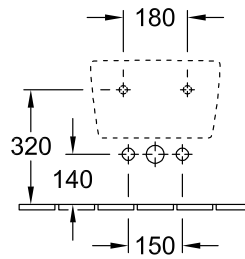

BIDET WALL-MOUNTED AVENTO

PRODUCT INFORMATION

1 . POSITION

Model	540500
Collection	Avento
PROJECTS	DESIGN
Width	370 mm
Depth	530 mm
Weight	18,9 kg
description	Sanitary porcelain with fastening set for concealed fastening
Tap fitting / Tap hole remark	suitable for 1-hole tap fittings, tap hole punched out
Overflow remark	with overflow
Installation	wall-mounted
material	Sanitary porcelain
Specification texts	Avento; Bidet; Sanitary porcelain; Size: 370 x 530 mm; suitable for 1-hole tap fittings, tap hole punched out; with overflow; wall-mounted; with fastening set for concealed fastening

COLOURS

White Alpin	54050001	4051202548551
White Alpin CeramicPlus	540500R1	4051202548568
Stone White CeramicPlus	540500RW	4051202843380

TECHNICAL DRAWINGS

540500

GE 111.512.00.1

GE 111.510.00.1

GE 111.510.00.1