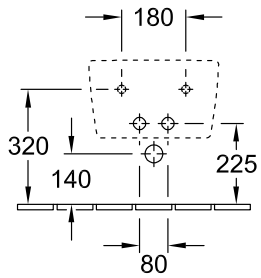

BIDET WALL-MOUNTED AVENTO

PRODUCT INFORMATION

1 . POSITION

Model	540500
Collection	Avento
PROJECTS	DESIGN
Width	370 mm
Depth	530 mm
Weight	18,9 kg
description	Sanitary porcelain with fastening set for concealed fastening
Tap fitting / Tap hole remark	suitable for 1-hole tap fittings, tap hole punched out
Overflow remark	with overflow
Installation	wall-mounted
material	Sanitary porcelain
Specification texts	Avento; Bidet; Sanitary porcelain; Size: 370 x 530 mm; suitable for 1-hole tap fittings, tap hole punched out; with overflow; wall-mounted; with fastening set for concealed fastening

COLOURS

White Alpin	54050001	4051202548551
White Alpin CeramicPlus	540500R1	4051202548568
Stone White CeramicPlus	540500RW	4051202843380

TECHNICAL DRAWINGS

540500

GE 111.512.00.1

GE 111.510.00.1

GE 111.510.00.1