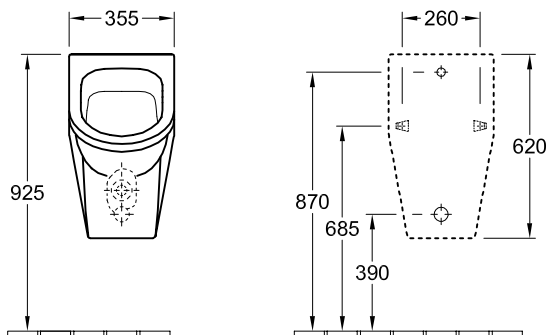

TECHNICAL DRAWINGS

557420

* We recommend installation at a height suitable for the average user!