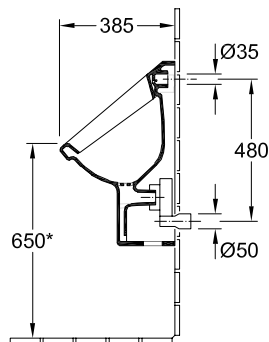

TECHNICAL DRAWINGS

557420

* We recommend installation at a height suitable for the average user!