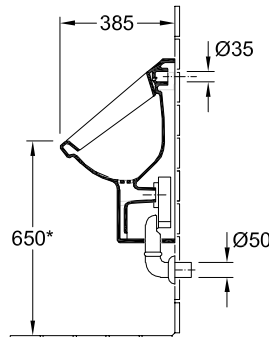

### 1 . POSITION

<b>Model</b>	<b>557420</b>
Collection	Architectura
PROJECTS	 PLUS
Width	355 mm
Height	620 mm
Depth	385 mm
Weight	19,47 kg
description	previously Omnia Architectura splash-reducing, with ceramic strainer Sanitary porcelain Also available in CeramicPlus fastening set included
Flush volume	1 l
Inlet	concealed water inlet
material	Sanitary porcelain
Specification texts	Architectura; Siphonic urinal; previously Omnia Architectura; Sanitary porcelain; Size: 355 x 620 x 385 mm; splash-reducing, with ceramic strainer; Flush volume: 1 l; fastening set included

## COLOURS

White Alpin	55742001	4047289403227
White Alpin CeramicPlus	557420R1	4047289403241
White Alpin AntiBac	557420T1	4051202385705

TECHNICAL DRAWINGS

**557420**

\* We recommend installation at a height suitable for the average user!