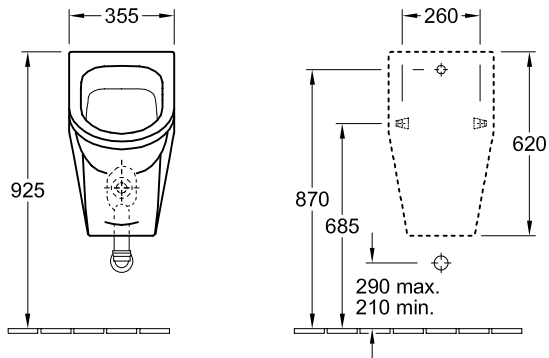

### 1 . POSITION

<b>Model</b>	<b>557420</b>
Collection	Architectura
PROJECTS	 PLUS
Width	355 mm
Height	620 mm
Depth	385 mm
Weight	19,47 kg
description	previously Omnia Architectura splash-reducing, with ceramic strainer Sanitary porcelain Also available in CeramicPlus fastening set included
Flush volume	1 l
Inlet	concealed water inlet
material	Sanitary porcelain
Specification texts	Architectura; Siphonic urinal; previously Omnia Architectura; Sanitary porcelain; Size: 355 x 620 x 385 mm; splash-reducing, with ceramic strainer; Flush volume: 1 l; fastening set included

## COLOURS

White Alpin	55742001	4047289403227
White Alpin CeramicPlus	557420R1	4047289403241
White Alpin AntiBac	557420T1	4051202385705

TECHNICAL DRAWINGS

**557420**

\* We recommend installation at a height suitable for the average user!

\* We recommend installation at a height suitable for the average user!