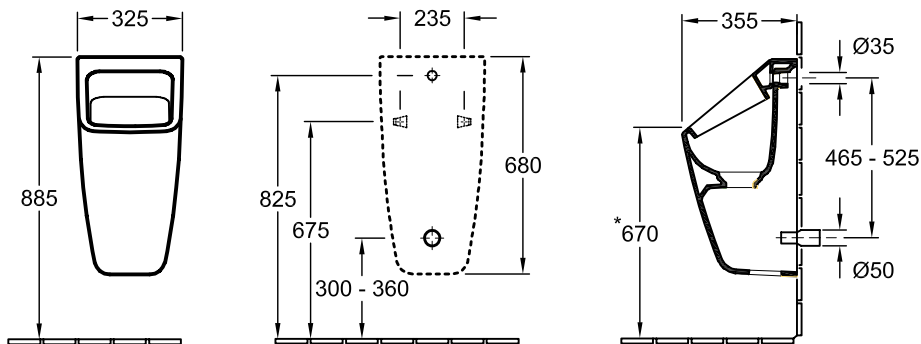

URINAL ARCHITECTURA

PRODUCT INFORMATION

1 . POSITION

Model	558700
Collection	Architectura
PROJECTS	 PLUS
Width	325 mm
Height	680 mm
Depth	355 mm
Weight	24,3 kg
description	Sanitary porcelain Also available in CeramicPlus Incl. outlet, consisting of ViChange siphon cartridge and ceramic outlet cover, fastening set included
Flush volume	1 l
Inlet	concealed inlet and outlet
material	Sanitary porcelain
Specification texts	Architectura; Siphonic urinal; Sanitary porcelain; Size: 325 x 680 x 355 mm; Flush volume: 1 l; Incl. outlet, consisting of ViChange siphon cartridge and ceramic outlet cover, fastening set included

COLOURS

White Alpin	55870001	4051202242589
White Alpin CeramicPlus	558700R1	4051202242572
White Alpin AntiBac	558700T1	4051202385668

TECHNICAL DRAWINGS

558700

* We recommend installation at a height suitable for the average user!