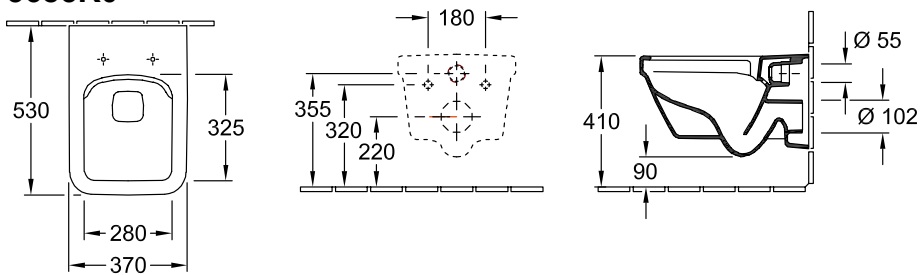

TECHNICAL DRAWINGS

5685R0