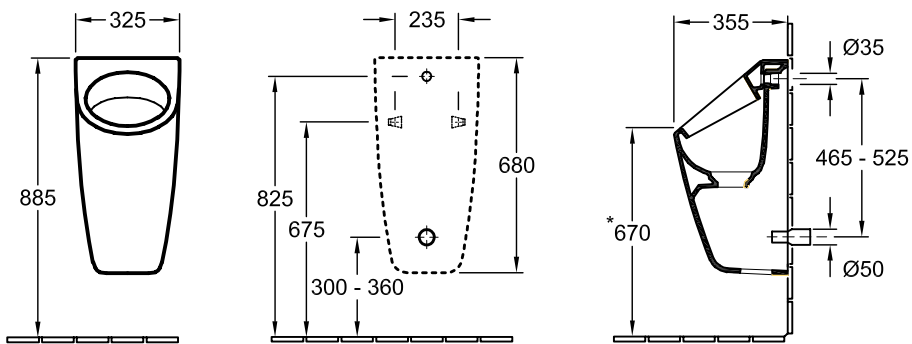

URINAL ARCHITECTURA

PRODUCT INFORMATION

1 . POSITION

Model	558600
Collection	Architectura
PROJECTS	 PLUS
Width	325 mm
Height	680 mm
Depth	355 mm
Weight	22,6 kg
description	Sanitary porcelain Also available in CeramicPlus Incl. outlet, consisting of ViChange siphon cartridge and ceramic outlet cover, fastening set included
Flush volume	1 l
Inlet	concealed inlet and outlet
material	Sanitary porcelain
Specification texts	Architectura; Siphonic urinal; Sanitary porcelain; Size: 325 x 680 x 355 mm; Flush volume: 1 l; Incl. outlet, consisting of ViChange siphon cartridge and ceramic outlet cover, fastening set included

COLOURS

White Alpin	55860001	4051202232108
White Alpin CeramicPlus	558600R1	4051202232115
White Alpin AntiBac	558600T1	4051202385682

TECHNICAL DRAWINGS

558600

* We recommend installation at a height suitable for the average user!