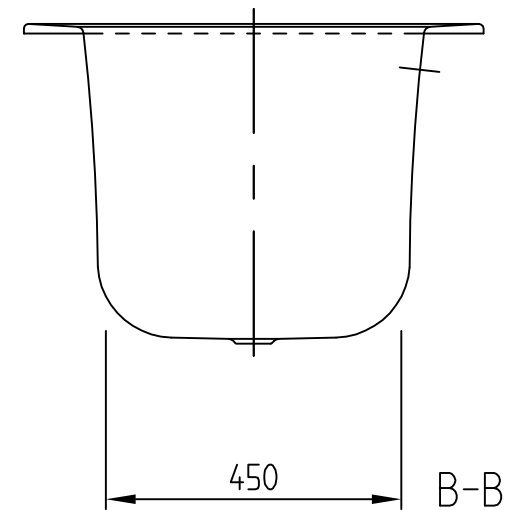

UBA177LEG2

LEGATO 170x70

Villeroy & Boch
1748

- This drawing is for information only.
- Dimensions on the actual product can deviate from this drawing.
- Claims about wrong dimensions on product or drawing will not be accepted.