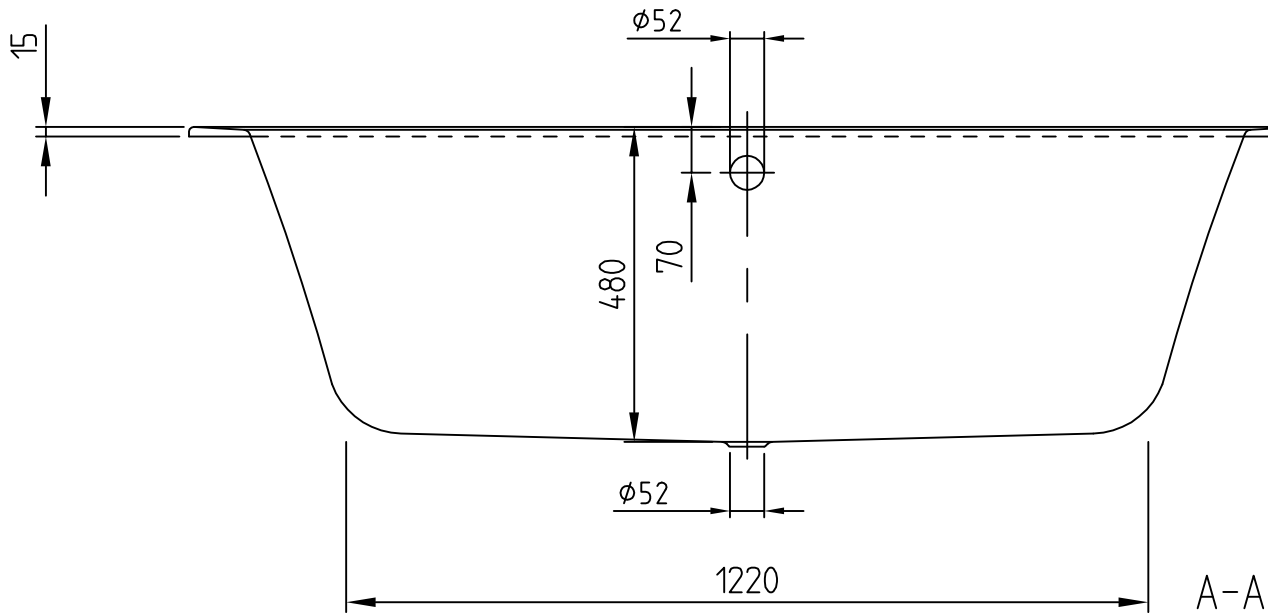

UBA177LEG2

LEGATO 170x70

Villeroy & Boch
1748

- This drawing is for information only.
- Dimensions on the actual product can deviate from this drawing.
- Claims about wrong dimensions on product or drawing will not be accepted.