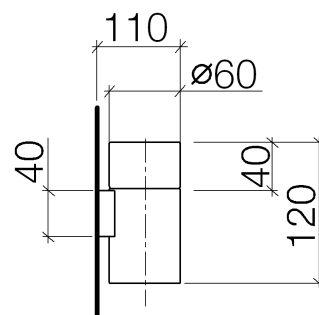

**Product specifications**

- Clear glass
- Width 2-3/8"
- Height 4-3/4"
- 4-3/8" Projection

**Surfaces**

- chrome 83400979-00
- matt platinum 83400979-06

**Exploded assembly drawing**

**Order quantity**

<b>No.</b>	<b>Article number</b>	<b>Name</b>	<b>Installation quantity</b>
1	08900000884	glass	1
2	081797569ff	holder	1
3	09303011790	screw	1
4	0530310250090	fixing set	1
5	081010530ff	holder	1