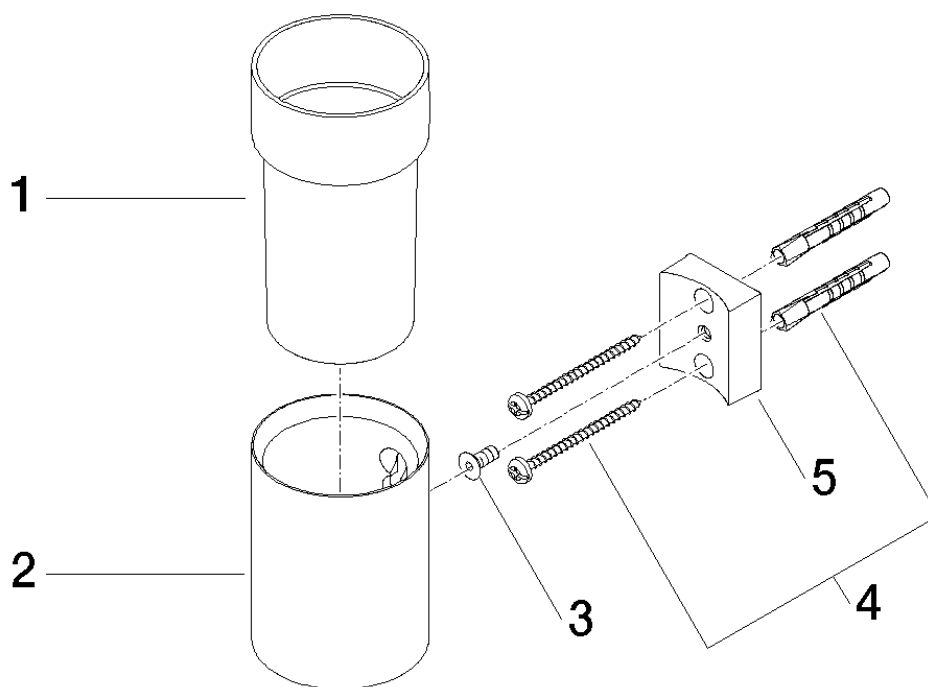

**Product specifications**

- Clear glass
- Width 2-3/8"
- Height 4-3/4"
- 4-3/8" Projection

**Surfaces**

- chrome 83400979-00
- matt platinum 83400979-06

**Exploded assembly drawing**

**Order quantity**

<b>No.</b>	<b>Article number</b>	<b>Name</b>	<b>Installation quantity</b>
1	08900000884	glass	1
2	081797569ff	holder	1
3	09303011790	screw	1
4	0530310250090	fixing set	1
5	081010530ff	holder	1