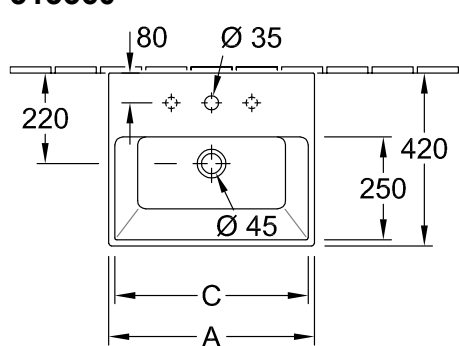

TECHNICAL DRAWINGS

513360

	A	C
5133 50	500	460
5133 51	500	460
5133 5L	500	460
5133 5G	500	460
5133 60	600	565
5133 61	600	565
5133 6L	600	565
5133 6G	600	565