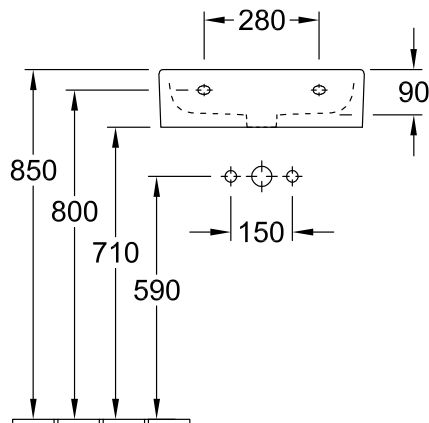

#### 1 . POSITION

Model	513360
Width	600 mm
Depth	420 mm
Weight	18 kg
Description	Sanitary ceramics wall fixation EN 31, EN 14688 Optionally available: Outlet valve with ceramic cover. towel holder (not included in scope of delivery): side installation (mountable: 2 pc.)
Tap fitting / Tap hole remark	suitable for 3-hole tap fittings, central tap hole punched out
Overflow remark	with overflow
Material	Sanitary ceramics
Specification texts	Memento; Washbasins; Sanitary ceramics; Size: 600 x 420 mm; Rectangle; suitable for 3-hole tap fittings, central tap hole punched out; with overflow; wall fixation; EN 31, EN 14688; Optionally available: Outlet valve with ceramic cover.; towel holder (not included in scope of delivery): side installation (mountable: 2 pc.)

### COLOURS

White Alpin	51336001	4022693930354
White Alpin CeramicPlus	513360R1	4022693930415
Star White CeramicPlus	513360R2	4022693930477
Glossy Black CeramicPlus	513360S0	4022693930538

TECHNICAL DRAWINGS

513360

	A	C
5133 50	500	460
5133 51	500	460
5133 5L	500	460
5133 5G	500	460
5133 60	600	565
5133 61	600	565
5133 6L	600	565
5133 6G	600	565