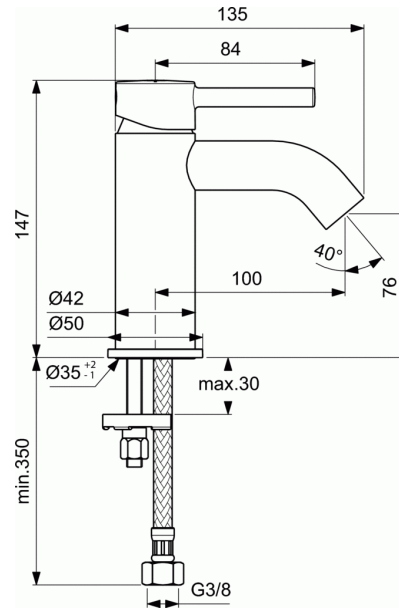

## One-hole basin mixer

### One-hole basin mixer

- 28 mm ceramic cartridge with hot water limiter
- Metal handle with red and blue colour indication
- Cache aerator with 5 l/min flow rate limiter
- Easy-Fix fixation
- Flexible hoses G3/8" for water supply
- Comply with EN817