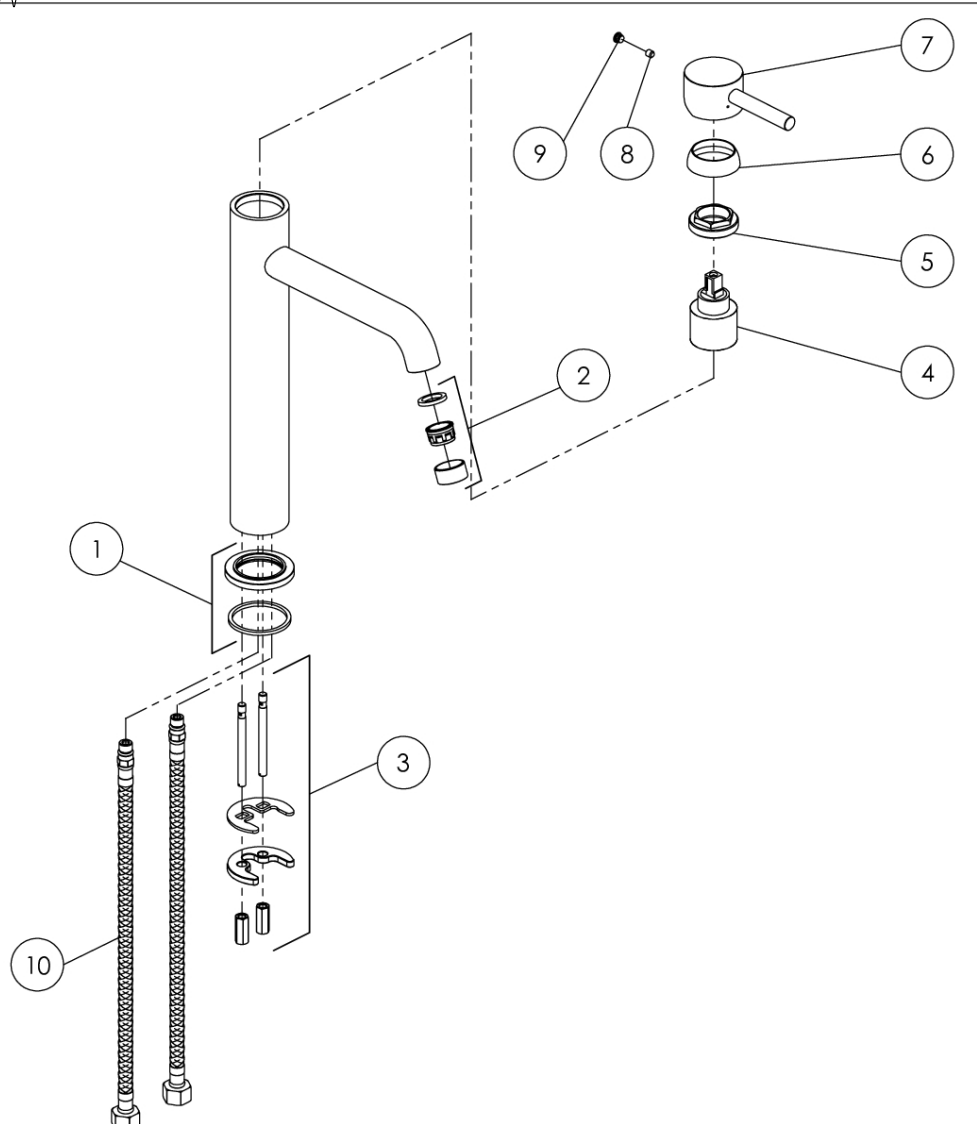

100 1700 Single lever basin mixer without pop up waste

projection 128 mm, with ceramic cartridge, with flexible hoses 3/8", chrome

PRODUCT IMAGE

100 1700 Single lever basin mixer without pop up waste

projection 128 mm, with ceramic cartridge, with flexible hoses 3/8", chrome

TECHNICAL DRAWING

100 1700 Single lever basin mixer without pop up waste

projection 128 mm, with ceramic cartridge, with flexible hoses 3/8", chrome

EXPLODED VIEW

PartNo	DE	EN	
1	099 9870	Fuß-Rosette Ø 52mm	foot rosette Ø 52mm
2	099 9134	Luftsprudler innenliegend, komplett mit Montageschlüssel	aerator inside with chrome finished sleeve
3	099 9800	Befestigungsset 2 Gewindestifte M6, ohne Fußrosette	fixing set, 2 x tree rod M6, without base rosette
4	099 9020 1	Keramik-Kartusche Ø 40mm (Kerox)	ceramic cartridge Ø 40mm (Kerox)
5	099 8012	Überwurfmutter Kartuschenbefestigung 40mm	hexagonnut to fix cartridge 40mm
6	099 8013	Kugelkappe, Chrom	spherical cap, chrome
7	099 9911	EHM-Armaturenhebel komplett mit Logo	lever for single lever mixer complete with logo
8	099 1105	Madenschraube zum Hebel	grub screw of single lever
9	099 4107	Chromkämpchen	chrom cap of single lever mixer handle
10	099 9200	Flexschlauch Ü 3/8" x M10, Länge 360mm (Paar)	flexible hose Ü 3/8" x M10, length 360mm (pair)