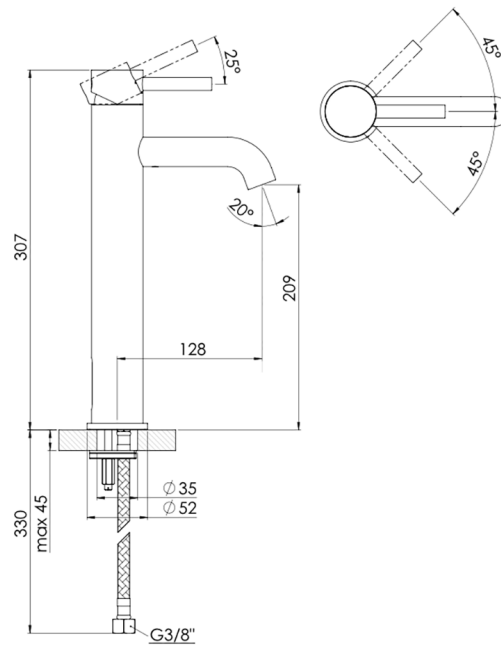

100 1700 Single lever basin mixer without pop up waste

projection 128 mm, with ceramic cartridge, with flexible hoses 3/8", chrome

PRODUCT IMAGE

100 1700 Single lever basin mixer without pop up waste

projection 128 mm, with ceramic cartridge, with flexible hoses 3/8", chrome

TECHNICAL DRAWING

100 1700 Single lever basin mixer without pop up waste

projection 128 mm, with ceramic cartridge, with flexible hoses 3/8", chrome

EXPLODED VIEW

PartNo	DE	EN	
1	099 9870	Fuß-Rosette Ø 52mm	foot rosette Ø 52mm
2	099 9134	Luftsprudler innenliegend, komplett mit Montageschlüssel	aerator inside with chrome finished sleeve
3	099 9800	Befestigungsset 2 Gewindestifte M6, ohne Fußrosette	fixing set, 2 x tree rod M6, without base rosette
4	099 9020 1	Keramik-Kartusche Ø 40mm (Kerox)	ceramic cartridge Ø 40mm (Kerox)
5	099 8012	Überwurfmutter Kartuschenbefestigung 40mm	hexagonnut to fix cartridge 40mm
6	099 8013	Kugelkappe, Chrom	spherical cap, chrome
7	099 9911	EHM-Armaturenhebel komplett mit Logo	lever for single lever mixer complete with logo
8	099 1105	Madenschraube zum Hebel	grub screw of single lever
9	099 4107	Chromkämpchen	chrom cap of single lever mixer handle
10	099 9200	Flexschlauch Ü 3/8" x M10, Länge 360mm (Paar)	flexible hose Ü 3/8" x M10, length 360mm (pair)