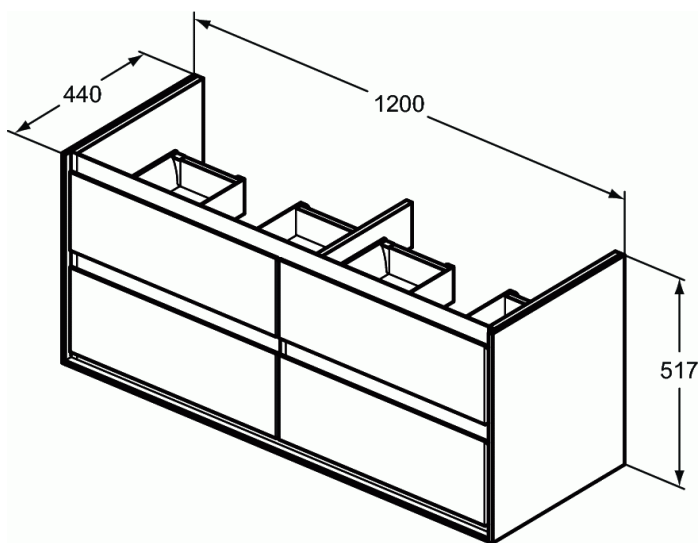

CONNECT AIR

Basin unit 120 cm

Basin unit 120 cm

Wall mounted

4 drawers with edged panels (handles not necessary)

Soft close system

Including: Mounting kit

For assembly with:

- Connect Air Vanity basin 124 cm E027301 or

- Connect Air Vessel basin 60 cm E034801 (2 pcs)/40 cm

E034701 (2 pcs) with required Worktop E0852

Recommended: Space Saving Siphon EE23033967 (please, order separately)

VARIANTS

Basin unit 60 cm	E0818
Basin unit 80 cm	E0819
Basin unit 100 cm	E0821
Basin unit 60 cm	E0826
Basin unit 80 cm	E0827
Basin unit 100 cm	E0828
Basin unit 120 cm	E0829

REQUIRED

Double Vanity Basin 124 cm	E0273
----------------------------	-------