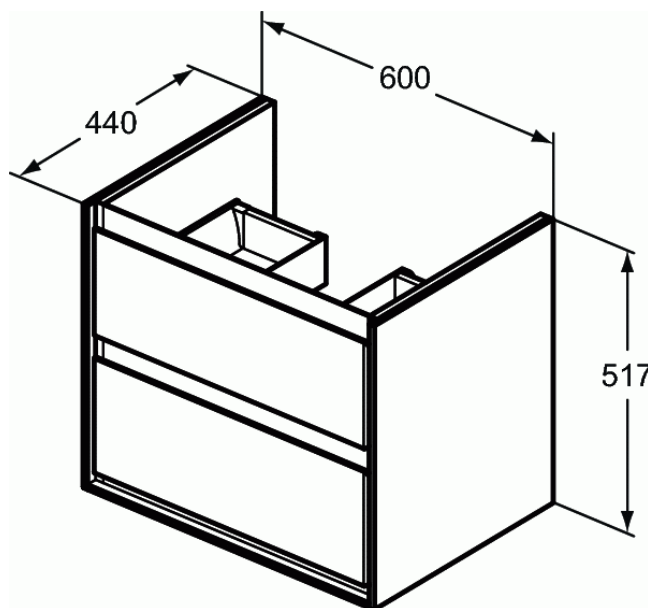

CONNECT AIR

Basin unit 60 cm

Basin unit 60 cm

Wall mounted

2 drawers with edged panels (handles not necessary)

Soft close system

Including: Mounting kit

For assembly with:

- Connect Air Vanity basin 64 cm E028901

- Connect Air Vessel basin 60 cm E034801/40 cm E034701 with required Worktop E0848

Recommended: Space Saving Siphon EE23033967 (please, order separately)

VARIANTS

Basin unit 80 cm

E0819

Basin unit 100 cm

E0821

Basin unit 120 cm

E0822

REQUIRED

Vanity Basin 64 cm