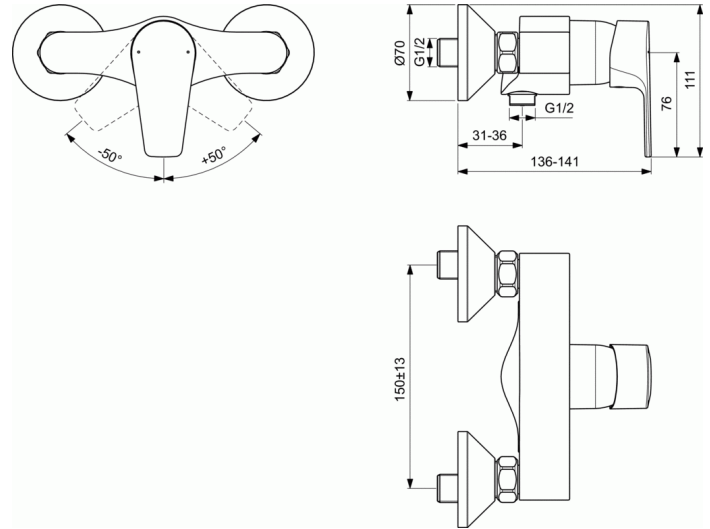

CERAFINE D

Exposed shower mixer

Exposed shower mixer

- 38 mm ceramic cartridge FirmaFlow® with hot water limiter
- Metal handle with red and blue indicator
- Check valve
- Standard S-connections
- Comply with EN817

FINISHES*

* U8 = Grey Pearl/chrome, AA = Chrome