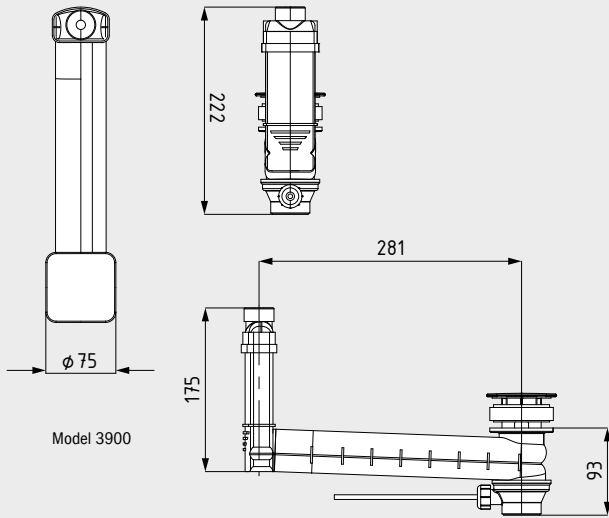

## CLOU WASTE AND OVERFLOW SYSTEM FOR LEVER OPERATION

- waste and overflow fitting for washbasins without overflow
- takes over the overflow function and is installed invisibly underneath the basin
- lever operation

## CLOU WASTE AND OVERFLOW SYSTEM WITH CABLE AND KNOB (BOWDEN CABLE)

- waste and overflow fitting for washbasins without overflow
- takes over the overflow function and is installed invisibly underneath the basin
- cable and knob operation