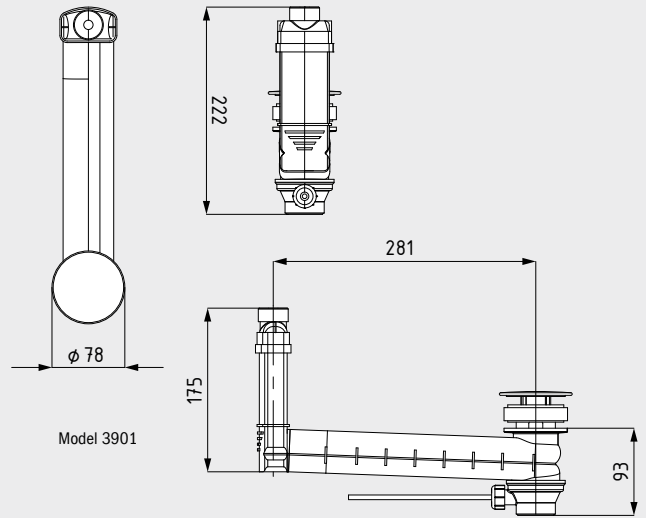

## CLOU WASTE AND OVERFLOW SYSTEM FOR LEVER OPERATION

- waste and overflow fitting for washbasins without overflow
- takes over the overflow function and is installed invisibly underneath the basin
- lever operation

## CLOU WASTE AND OVERFLOW SYSTEM WITH CABLE AND KNOB (BOWDEN CABLE)

- waste and overflow fitting for washbasins without overflow
- takes over the overflow function and is installed invisibly underneath the basin
- cable and knob operation