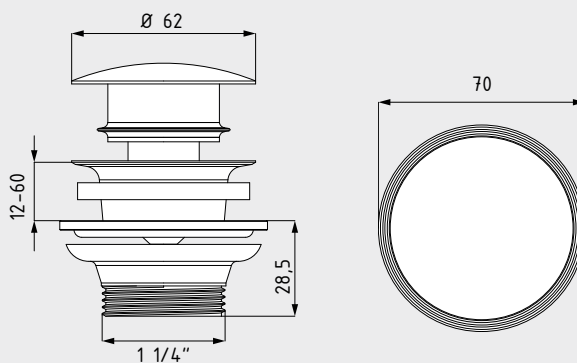

PERMANENT WASTE VALVE WITH ENAMELLED COVER

- Permanent waste valve for washbasins without overflow function

Model 3905

Model 3904

OPTIONAL ACCESSORIES FOR WASTE SYSTEMS

PUSH-TO-OPEN VALVE WITH CHROME COVER

- Push-to-open valve for washbasins with overflow

DESIGN SIPHON

- Design siphon suitable for all models