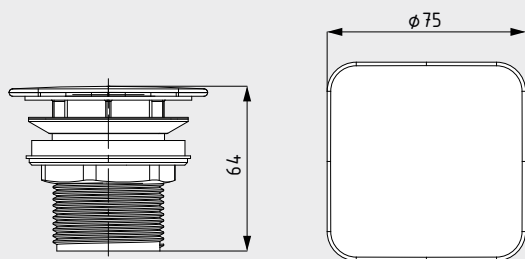

PERMANENT WASTE VALVE WITH ENAMELLED COVER

- Permanent waste valve for washbasins without overflow function

Model 3905

Model 3904

OPTIONAL ACCESSORIES FOR WASTE SYSTEMS

PUSH-TO-OPEN VALVE WITH CHROME COVER

- Push-to-open valve for washbasins with overflow

DESIGN SIPHON

- Design siphon suitable for all models