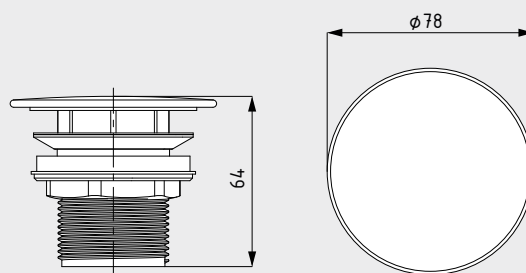

PERMANENT WASTE VALVE WITH ENAMELLED COVER

- Permanent waste valve for washbasins without overflow function

Model 3905

Model 3904

OPTIONAL ACCESSORIES FOR WASTE SYSTEMS

PUSH-TO-OPEN VALVE WITH CHROME COVER

- Push-to-open valve for washbasins with overflow

DESIGN SIPHON

- Design siphon suitable for all models