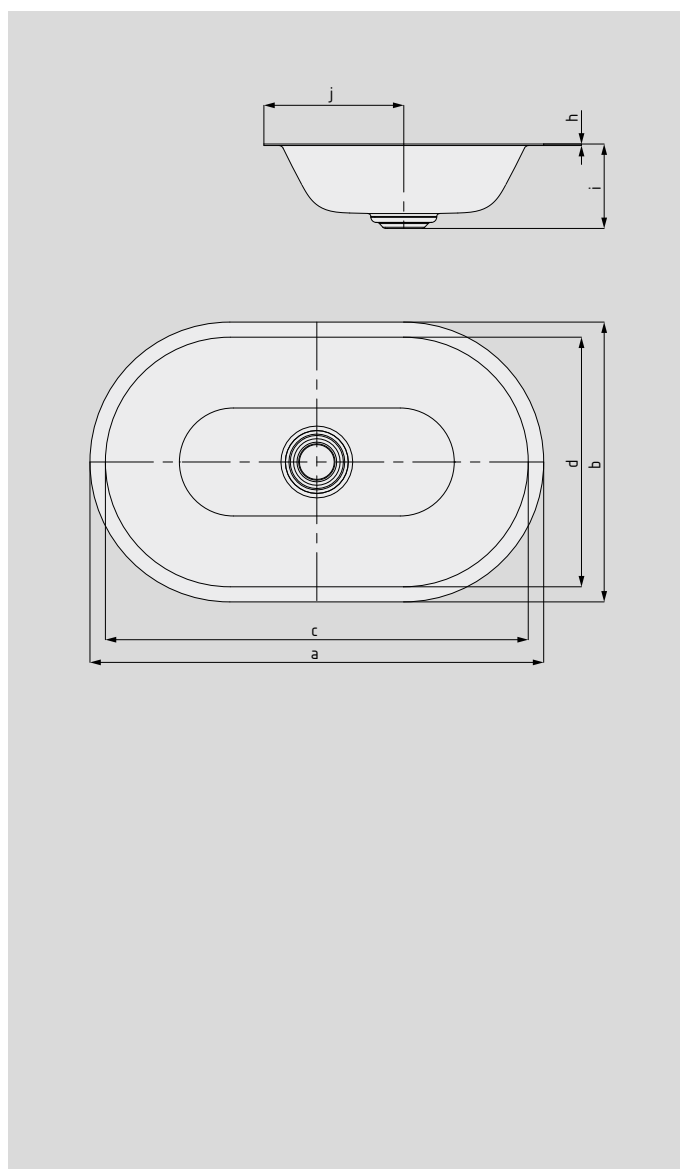

CENTRO UNDERCOUNTER WASHBASIN

- fusion of minimalism and simple elegance
- luxurious look - integrates perfectly both in modern and traditional bathroom settings
- circle taken as the basic shape echoes in the perfectly integrated enamelled waste
- matching counterpart to the Centro bath
- designed by Anke Salomon

Similar illustrations

Model No.		3059	3060
External length	a	600	900 mm
External width	b	370	370 mm
Internal length	c	559	859 mm
Internal width	d	330	330 mm
Height of rim	h	2	2 mm
Distance basin surface to bottom edge of waste hole	i	112	112 mm
Distance rear edge to centre of waste hole	j	185	185 mm
Weight of the enamelled washbasin in kg		6,4	9,3