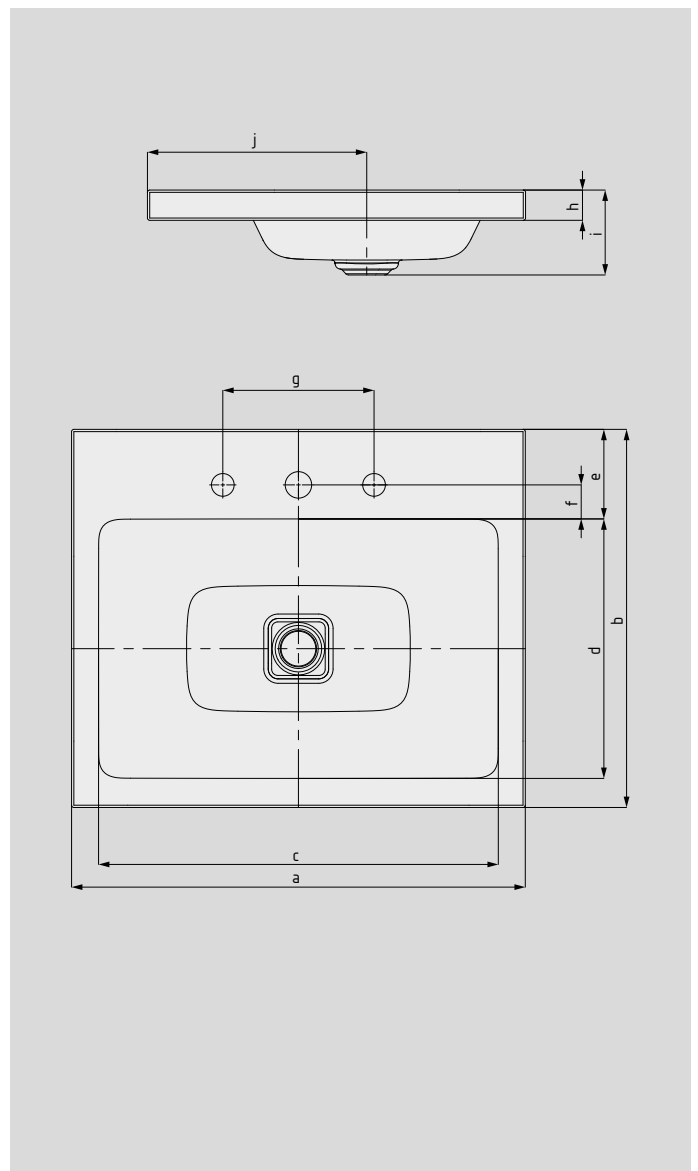

CONO COUNTERTOP WASHBASIN

- washbasin with premium character exudes elegance and harmony
- optimally integrated enamelled waste accentuates the underlying geometry of the washbasin
- unusually generous rim provides space for fittings or individual accessories
- perfectly complements the CONO range

Similar illustrations

Model No.		3083	3084	3085	3086
External length	a	600	900	600	900 mm
External width	b	500	500	500	500 mm
Internal length	c	529	828	529	828 mm
Internal width	d	343	343	343	343 mm
Depth of tap deck	e	118,5	118,5	118,5	118,5 mm
Distance tap holes to edge	f	45	45	45	45 mm
Distance of tap holes	g	200	200	200	200 mm
Height of rim	h	40	40	120	120 mm
Distance basin surface to bottom edge of waste hole	i	112	112	112	112 mm
Distance rear edge to centre of waste hole	j	290	290	290	290 mm
Weight of the enamelled washbasin in kg		10,0	13,3	15,0	19,7