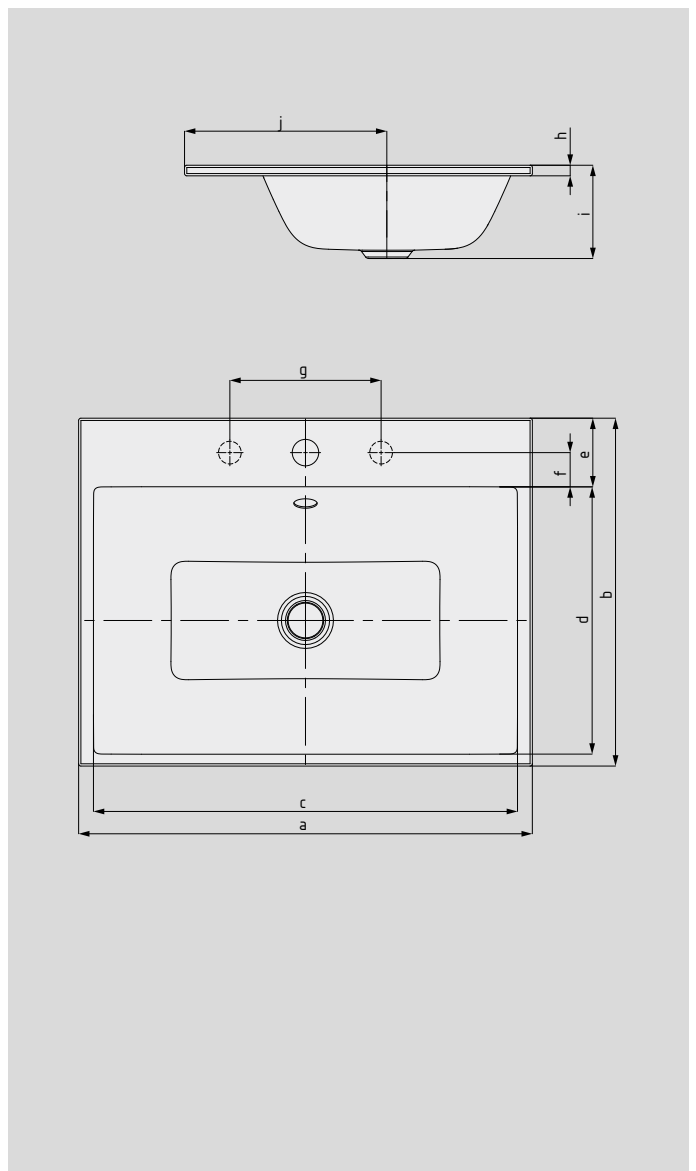

PURO BUILT-IN WASHBASIN

- elegant rectangular washbasin in a classically minimalist design
- reduced precise edges
- very generous interior dimensions
- clean and timeless lines - immortalised in long-lasting KALDEWEI steel enamel
- harmonises perfectly with the PURO bath series
- designed by Anke Salomon

Similar illustrations

Model No.		3150	3151	3152
External length	a	460	600	900 mm
External width	b	460	460	460 mm
Internal length	c	421	560	860 mm
Internal width	d	354	354	354 mm
Depth of tap deck	e	90,5	90,5	90,5 mm
Distance tap holes to edge	f	45	45	45 mm
Distance of tap holes	g	200	200	200 mm
Height of rim	h	14	14	14 mm
Distance basin surface to bottom edge of waste hole	i	123	123	123 mm
Distance rear edge to centre of waste hole	j	267,5	267,5	267,5 mm
Weight of the enamelled washbasin in kg		5,5	6,7	9,8