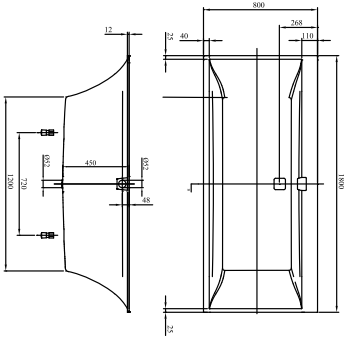

TECHNICAL DRAWINGS

UBQ180SQE2DV