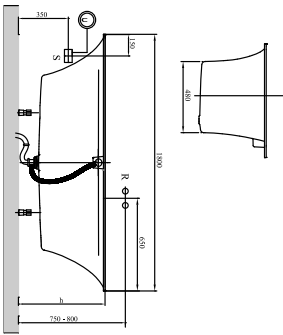

TECHNICAL DRAWINGS

UBQ180SQE2DV